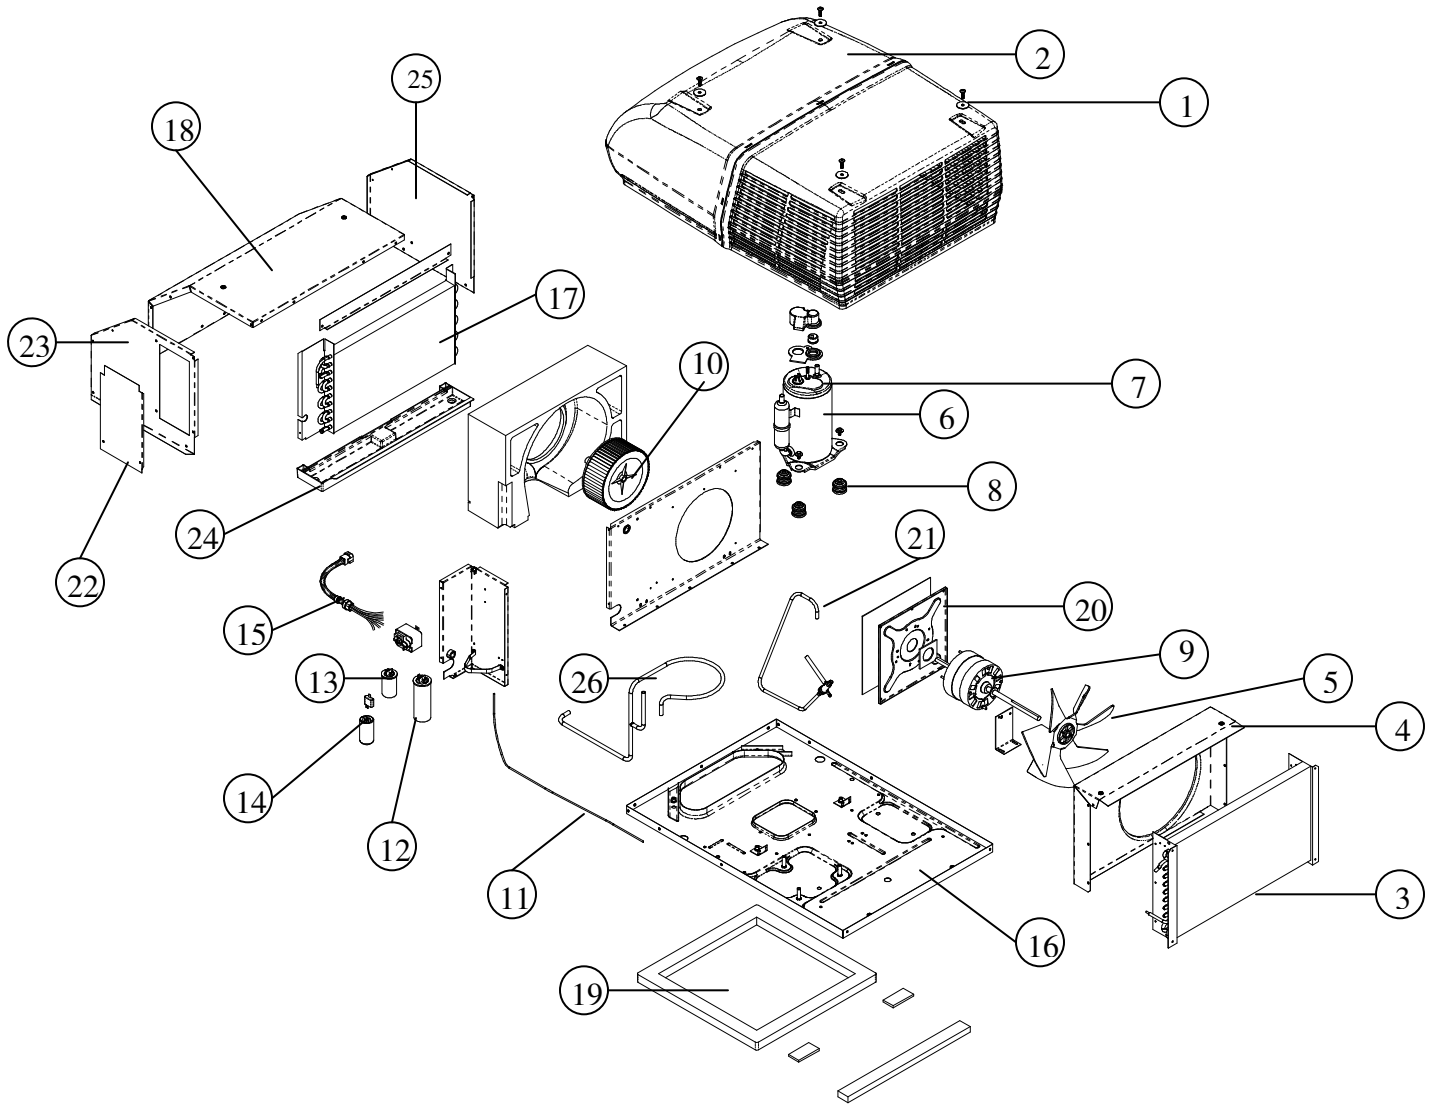

RV Products Division

REPAIR PARTS LIST FOR 482X3A8XX SERIES

**(48203A866, 48203A869, 48203A876, 48203A879, 48253A866,
48253A869, 48253A876, 48253A879, 48263A876)**

WARRANTY INFORMATION

PARTS RETURN

“Air Conditioning” in-warranty parts subject to return to Airxcel, Inc. must be sent prepaid to the following address. Always include your company’s claim or work order along with the Airxcel, Inc. invoice generated from the shipment of the replacement part.

482X3A8XX SERIES

RV Products Division

CODE	USED ON MODELS	PART NUMBER	DESCRIPTION	NO. REQ.
1.	All	6792-5111	Screw Nut & Washer (4 Pkg.)	1
2.	866, 876 869, 879	8335A5261	Shroud (Arctic White/Arctic White)	1
		8335A5291	Shroud (Black/Black)	1
3.	All	1452A1111	Condenser Coil	1
4.	All	6792-1071	Fan Shroud	1
5.	All	6733-3221	Fan Blade (6 Blade, 11 Dia., 40 Degree Pitch, .50 Dia. Bore)	1
6.	All	1450-4029	Compressor (Tecumseh)	1
7.	All	1450-0511	Overload	1
8.	All	6759-3081	Compressor Mounting Pkg. (3/Pkg.)	1
9.	All	1468-3069	Motor (115V, 60 HZ)	1
10.	All	1472-1091	Impellor	1
11.	All	8333-1371	Cap Tube (Formed)	1
12.	All	1499-5721	Run Capacitor (40 Mfd/370V)	1
13.	All	1499-5461	Fan Capacitor (7.5 Mfd/370V)	1
14.	All	8333A9021	Start Device Pkg. (includes start capacitor and PTCR device)	1
15.	All	48203-3751	Conduit & Wiring Assembly (6 wires)	1
16.	All	8333B1011	Basepan (with foam scroll)	1
17.	All	1452A1121	Evaporator Coil	1
18.	All	8333A5061	Evaporator Cover Assembly with Insulation	1
ns.	All	8335A3841	Filler Pad – Condenser Air Seal	1
19.	All	8332-3301	Gasket Pkg.	1
20.	All	8333-5151	Motor Mount & Shaft Seal Kit	1
21.	All	48203-130	Suction Line	1
22.	All	8333-109	Wirebox Door	1
23.	All	8333-505	Side Panel Right with Insulation	1
24.	All	8335A3501	Drain Pan	1
25.	All	8333-507	Side Panel Left with Insulation	1
26.	All	48203-131	Discharge Line	1
ns	All	8333B1551	Shroud Bracket	3