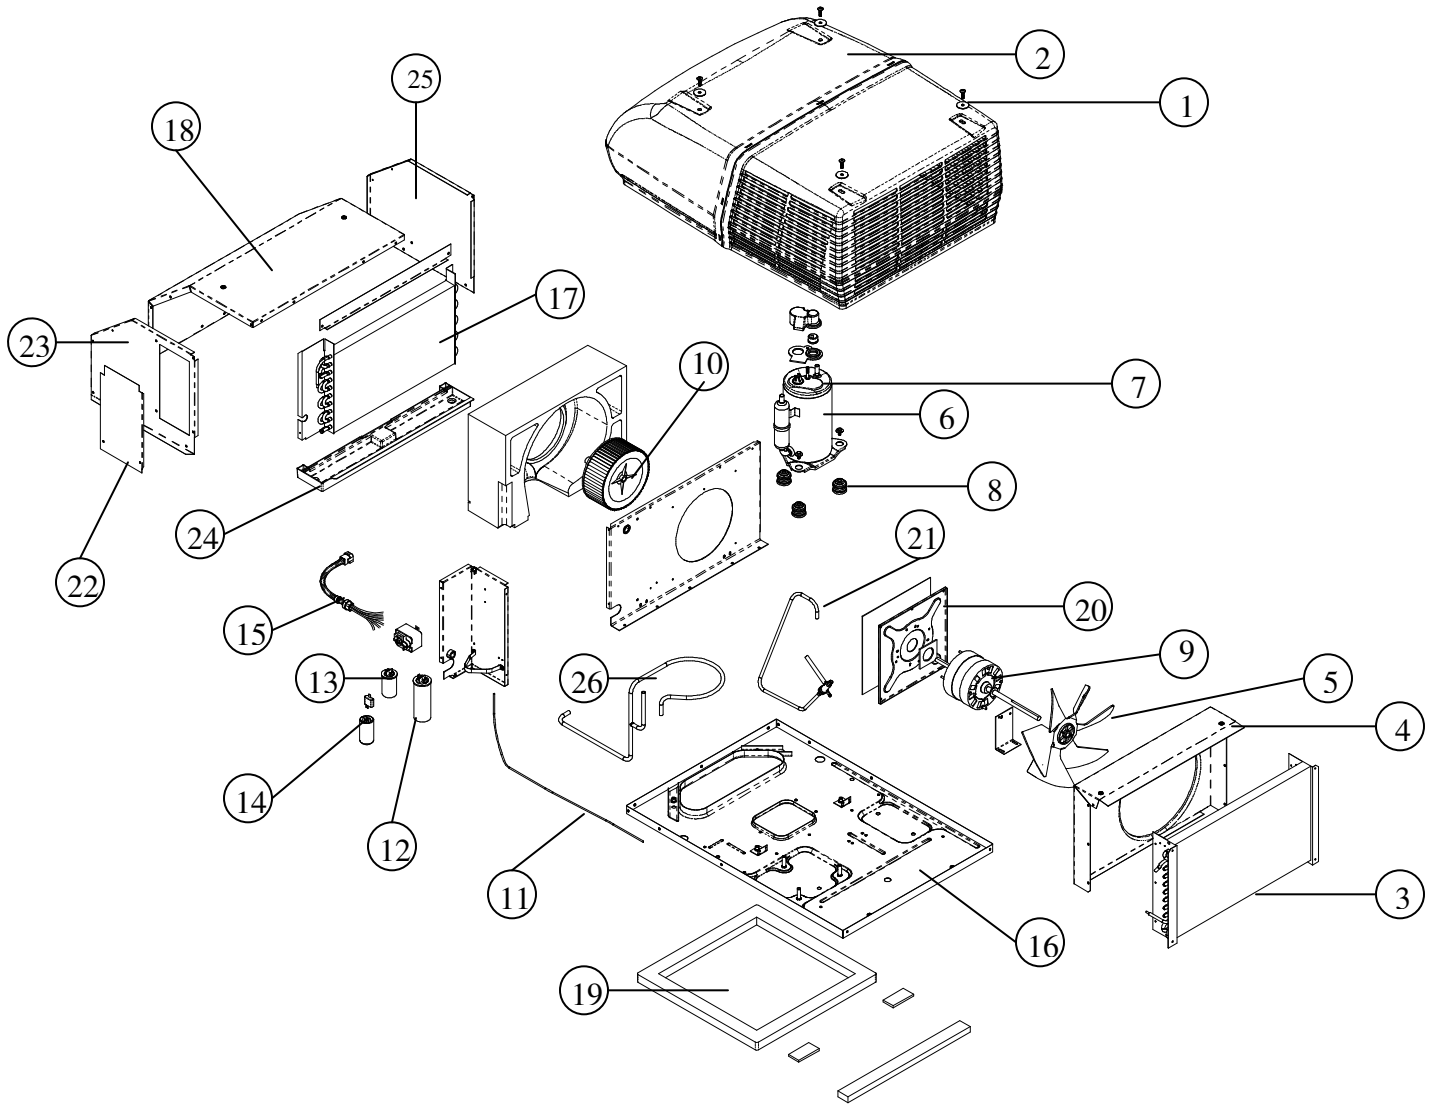

RV Products Division

REPAIR PARTS LIST FOR 482X8-8XX SERIES

(48208-876, 48208-879, 48268-876, 48268-879)

WARRANTY INFORMATION

PARTS RETURN

“Air Conditioning” in-warranty parts subject to return to Airxcel, Inc. must be sent prepaid to the following address. Always include your company’s claim or work order along with the Airxcel, Inc. invoice generated from the shipment of the replacement part.

482X8-8XX SERIES

RV Products Division

CODE	USED ON MODELS	PART NUMBER	DESCRIPTION	NO. REQ.
1.	All	6792-5111	Screw Nut & Washer (4 Pkg.)	1
2.	876	8335A5261	Shroud (Arctic White/Arctic White)	1
	879	8335A5291	Shroud (Black/Black)	1
3.	All	1452A1321	Condenser Coil	1
4.	All	6792-1071	Fan Shroud	1
5.	All	6733-3221	Fan Blade (6 Blade, 11 Dia., 40 Degree Pitch, .50 Dia. Bore)	1
6.	All	1450-4019	Compressor (Tecumseh)	1
7.	All	1450-0221	Overload	1
8.	All	6759-3081	Compressor Mounting Pkg. (3/Pkg.)	1
9.	All	1468-3109	Motor (115V, 60 HZ)	1
10.	All	1472-1091	Impellor	1
11.	All	48207-135	Cap Tube (Formed)	1
12.	All	1499-5681	Run Capacitor (35 Mfd/370V)	1
13.	All	1499-5461	Fan Capacitor (7.5 Mfd/370V)	1
14.	All	8333A9021	Start Device Pkg. (includes start capacitor and PTCR device)	1
15.	All	48203-3751	Conduit & Wiring Assembly (6 wires)	1
16.	All	8333B1011	Basepan (with foam scroll)	1
17.	All	1452-1521	Evaporator Coil	1
18.	All	8333A5061	Evaporator Cover Assembly with Insulation	1
ns.	All	8335A3841	Filler Pad – Condenser Air Seal	1
19.	All	8332-3301	Gasket Pkg.	1
20.	All	8333-5151	Motor Mount & Shaft Seal Kit	1
21.	All	8632A133	Suction Line	1
22.	All	8333-109	Wirebox Door	1
23.	All	8333-505	Side Panel Right with Insulation	1
24.	All	8335A3501	Drain Pan	1
25.	All	8333-507	Side Panel Left with Insulation	1
26.	All	48207-131	Discharge Line	1
ns	All	8333B1551	Shroud Bracket	3
ns	All	1460-1541	High Pressure Switch	1