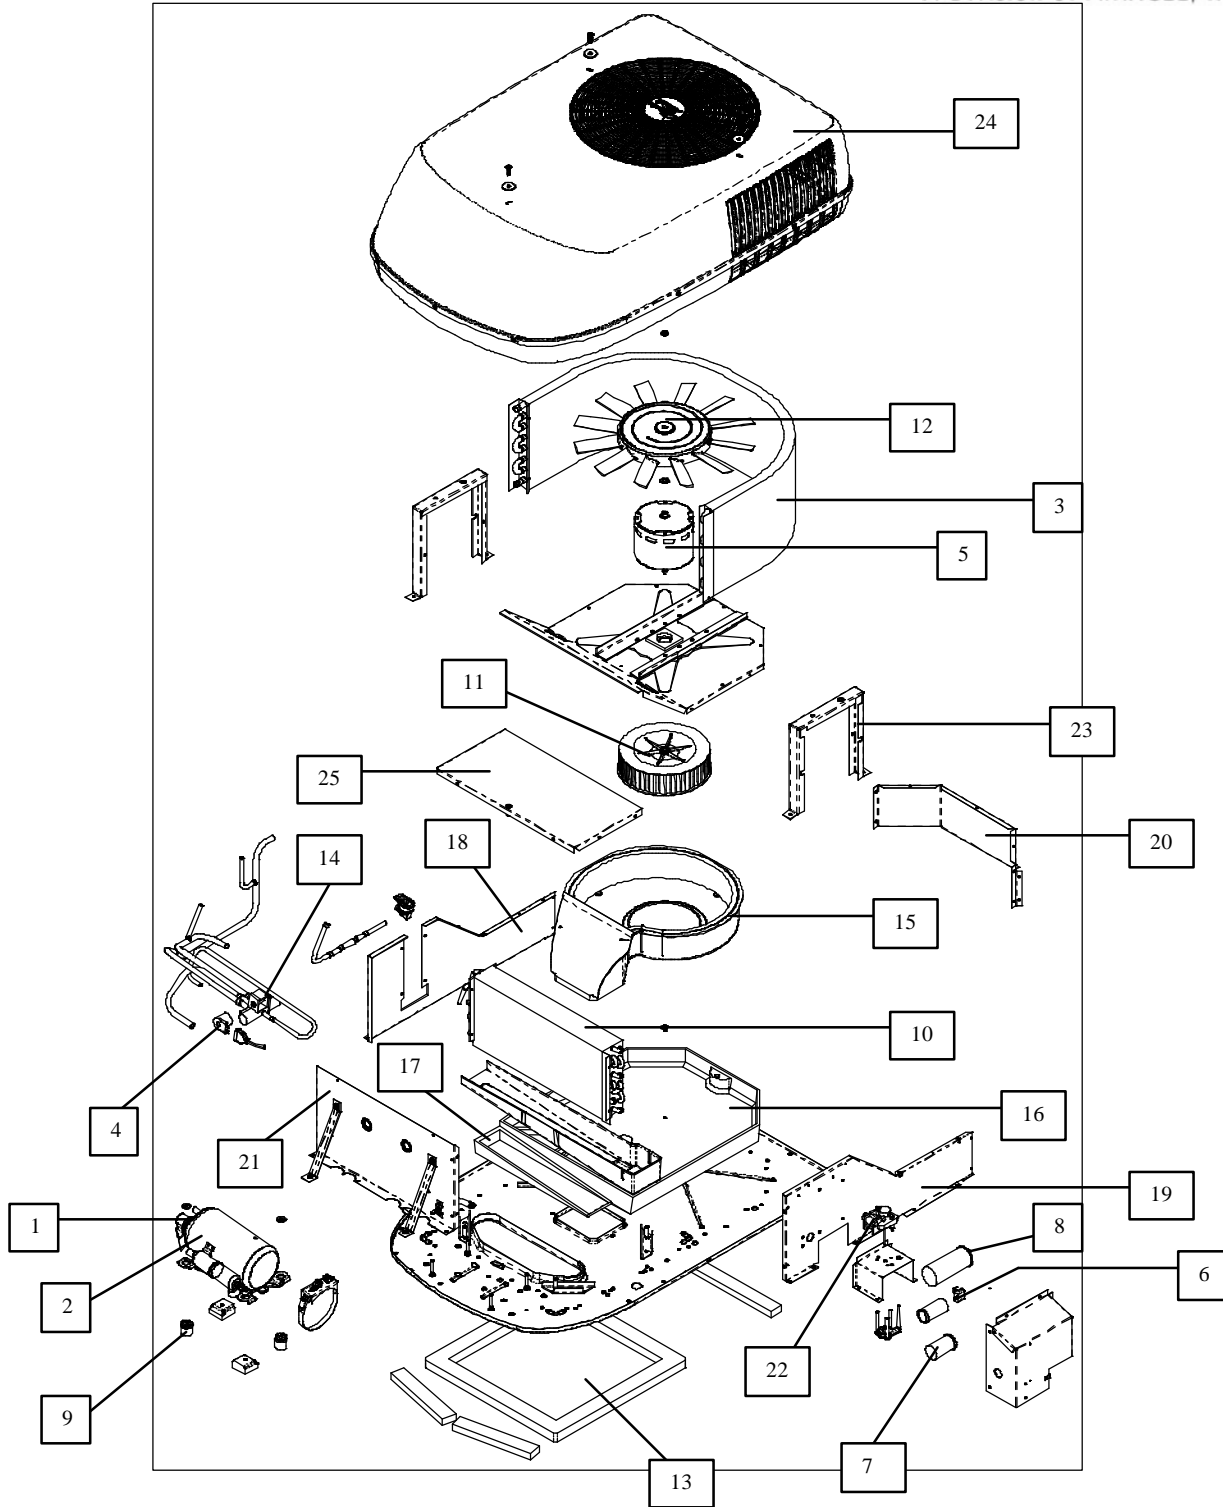

**REPAIR PARTS LIST  
FOR  
90X3A77X  
90X3D87X  
POLAR MACH HEAT PUMPS**

---

**WARRANTY INFORMATION**

**PARTS RETURN**

“Air Conditioning” in-warranty parts subject to return to RV Products must be sent prepaid to the following address. Always include your company’s claim or workorder along with RVP’s invoice generated from the shipment of the replacement part.

RV Products  
A Division of Airxcel, Inc.  
Dept. 546  
P.O. Box 4020  
Wichita, KS 67204

90X3A77X  
90X3D87X

**90X3A77X**  
**90X3D87X**

<b>CODE</b>	<b>USED ON MODEL</b>	<b>PART NUMBER</b>	<b>DESCRIPTION</b>	<b>NO. REQ</b>
1.	77X	1450-0181	Overload	1
	87X	1450-0131	Overload	1
2.	77X	1450-2399	Compressor (Sanyo)	1
	87X	1450A2189	Compressor (Tecumseh)	1
3.	All	1452-1241	Condenser Coil	1
4.	All	1460-1081	Solenoid Coil	1
5.	All	1468B3239	Motor	1
6.	All	9333-9021	Start Device Pkg.	1
7.	All	1499-5461	Fan Capacitor (7.5 Mfd/370V)	1
8.	77X	1499-5731	Run Capacitor (45 Mfd/370V)	1
	87X	1499-5721	Run Capacitor (40 Mfd/370V)	1
9.	All	1450-9811	Compressor Grommet Pkg.	1
10.	All	1452-1261	Evaporator Coil	1
11.	All	1472A1181	Blower Wheel	1
12.	All	1472-5021	Fan Blade	1
13.	All	8332-3301	Gasket Pkg.	1
14.	77X	9033-540	Reversing Valve Assembly	1
	87X	9032A5301	Reversing Valve Assembly	1
15.	All	9233B316	Blower Scroll	1
16.	All	9233B325	Blower Tray	1
17.	9223/9233	9233-350	Drain Pan	1
	9203/9213	9233-150	Drain Pan	1
18.	All	9233-602	Right Side Panel Assembly	1
19.	All	9233A603	Left Side Panel Assembly	1
20.	All	9233-604	Back Panel Assembly	1
21.	All	9233F607	Front Panel	1
22.	9023/9033	9233-5091	Condensate Pump Assembly	1
23.	All	9233A506	Side Brace Assembly	1
24.	776/876	9203-5261	Shroud	1
	779/879	9203-5291	Shroud	1
ns	All	9032A5061	Freeze Switch Assembly	1
ns	All	6792-5111	Screw/Washer Pkg.	1
25.	All	9233-622	Evaporator Cover	1
ns	All	9032B375	Conduit Assembly	1