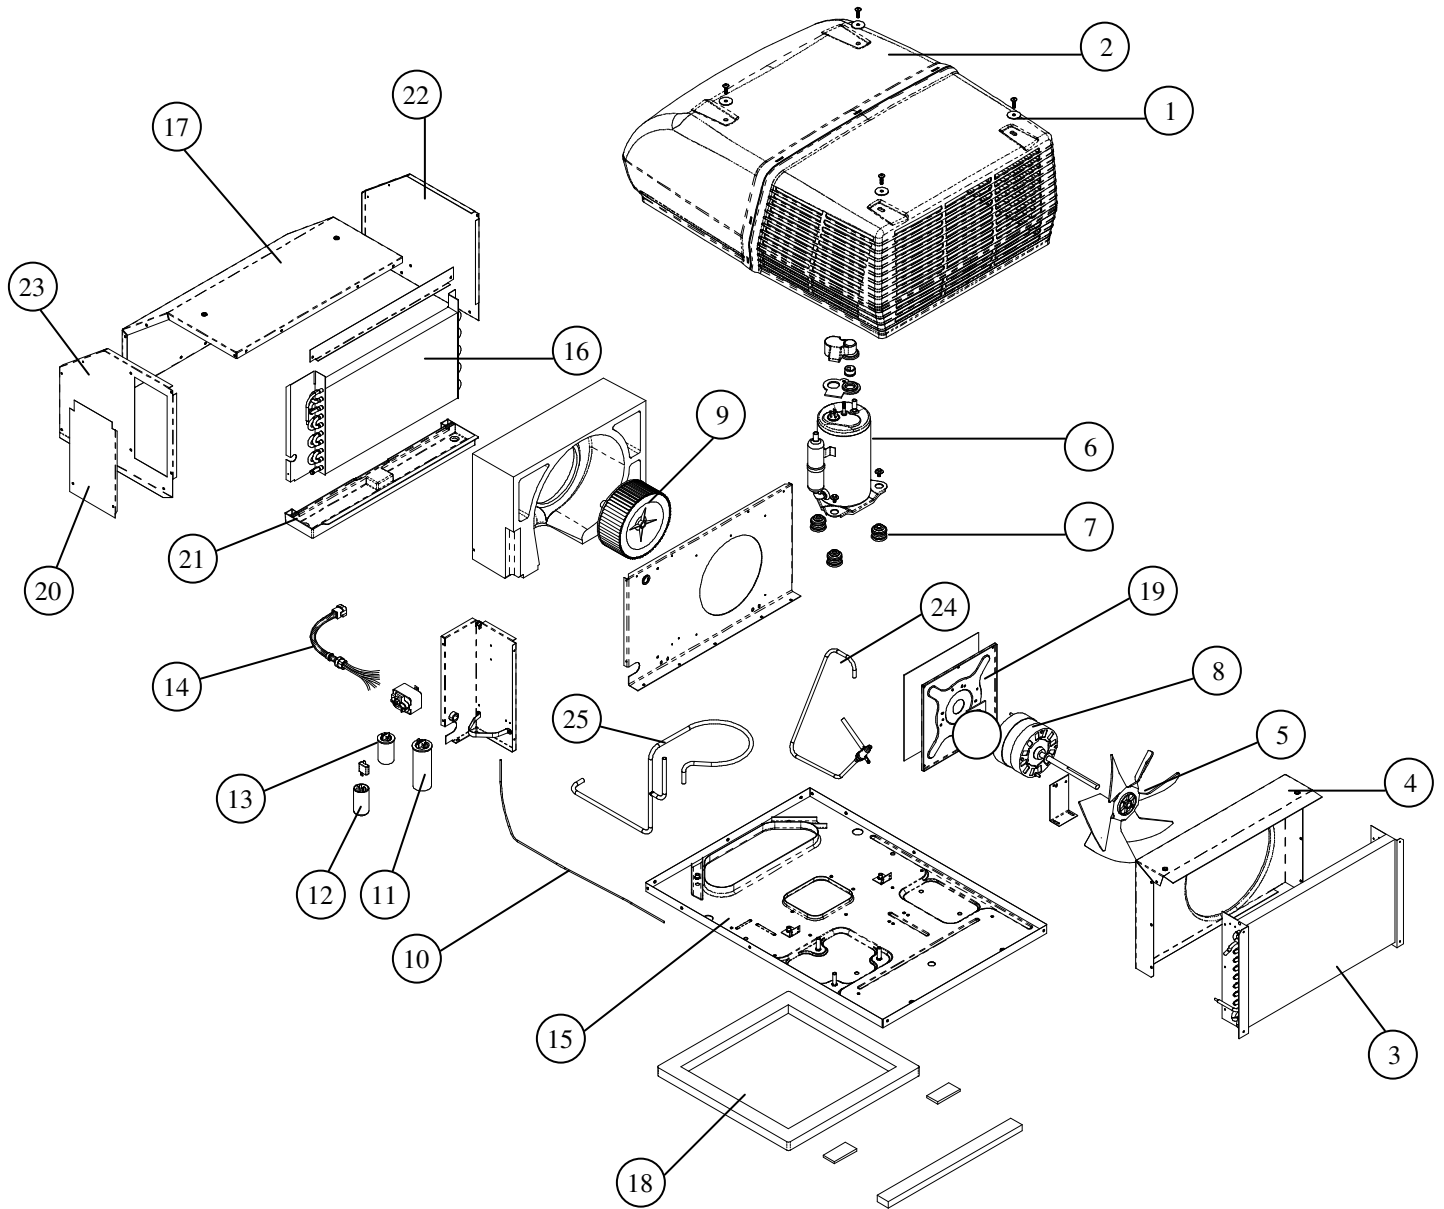

RV Products Division

REPAIR PARTS LIST FOR 8335 “D” SERIES

WARRANTY INFORMATION

PARTS RETURN

“Air Conditioning” in-warranty parts subject to return to Airxcel, Inc. must be sent prepaid to the following address. Always include your company’s claim or workorder along with Airxcel, Inc. invoice generated from the shipment of the replacement part.

8335 "D" SERIES

RV Products Division

8335 “D” SERIES

CODE	USED ON MODEL	PART NUMBER	DESCRIPTION	NO. REQ.
1.	All	6792-5111	Screw Nut & Washer (4/Pkg.)	1
2.	876	8335A5261	Shroud (Arctic White)	1
	879	8335A5291	Shroud (Black)	1
3.	All	1452A1321	Condenser Coil	1
4.	All	6792-1071	Fan Shroud	1
5.	All	6733-3221	Fan (6 Blade, 11 Dia., 40 Degree Pitch, .50 Dia. Bore)	1
6.	All	1450B2299	Compressor (Tecumseh)	1
7.	All	6759-3081	Compressor Mounting Pkg. (3/Pkg.)	1
8.	All	1468-3069	Motor (115 V, 60 HZ)	1
9.	All	1472-1091	Impellor	1
10.	All	8335-1351	Cap Tube (Formed)	1
11.	All	1499-5731	Run Capacitor (45 Mfd/370V)	1
12.	All	1499-5461	Fan Capacitor (7.5 Mfd/370V)	1
13.	All	8333A9021	Start Device Pkg.	1
14.	All	8333B3751	Conduit & Wiring Assembly (6 Wires)	1
15.	All	8333B1011	Basepan (with foam scroll)	1
16.	All	1452-1521	Evaporator Coil	1
17.	All	8333A5061	Evaporator Cover Assy. With Insulation	1
ns	All	8335A3841	Filler Pad – Condenser Air Seal	1
18.	All	8332-3301	Gasket Pkg.	1
19.	All	8333-5151	Motor Mount & Shaft Seal Kit	1
20.	All	8333-109	Wirebox Door	1
21.	All	8335A3501	Drain Pan	1
22.	All	8333-505	Side Panel Right With Insulation	1
23.	All	8333-507	Side Panel Left With Insulation	1
24.	All	8335A133	Suction Line	1
25.	All	8335A134	Discharge Line	1
ns	All	8333B1551	Shroud Bracket	3
ns	All	6759-3791	Overload	1