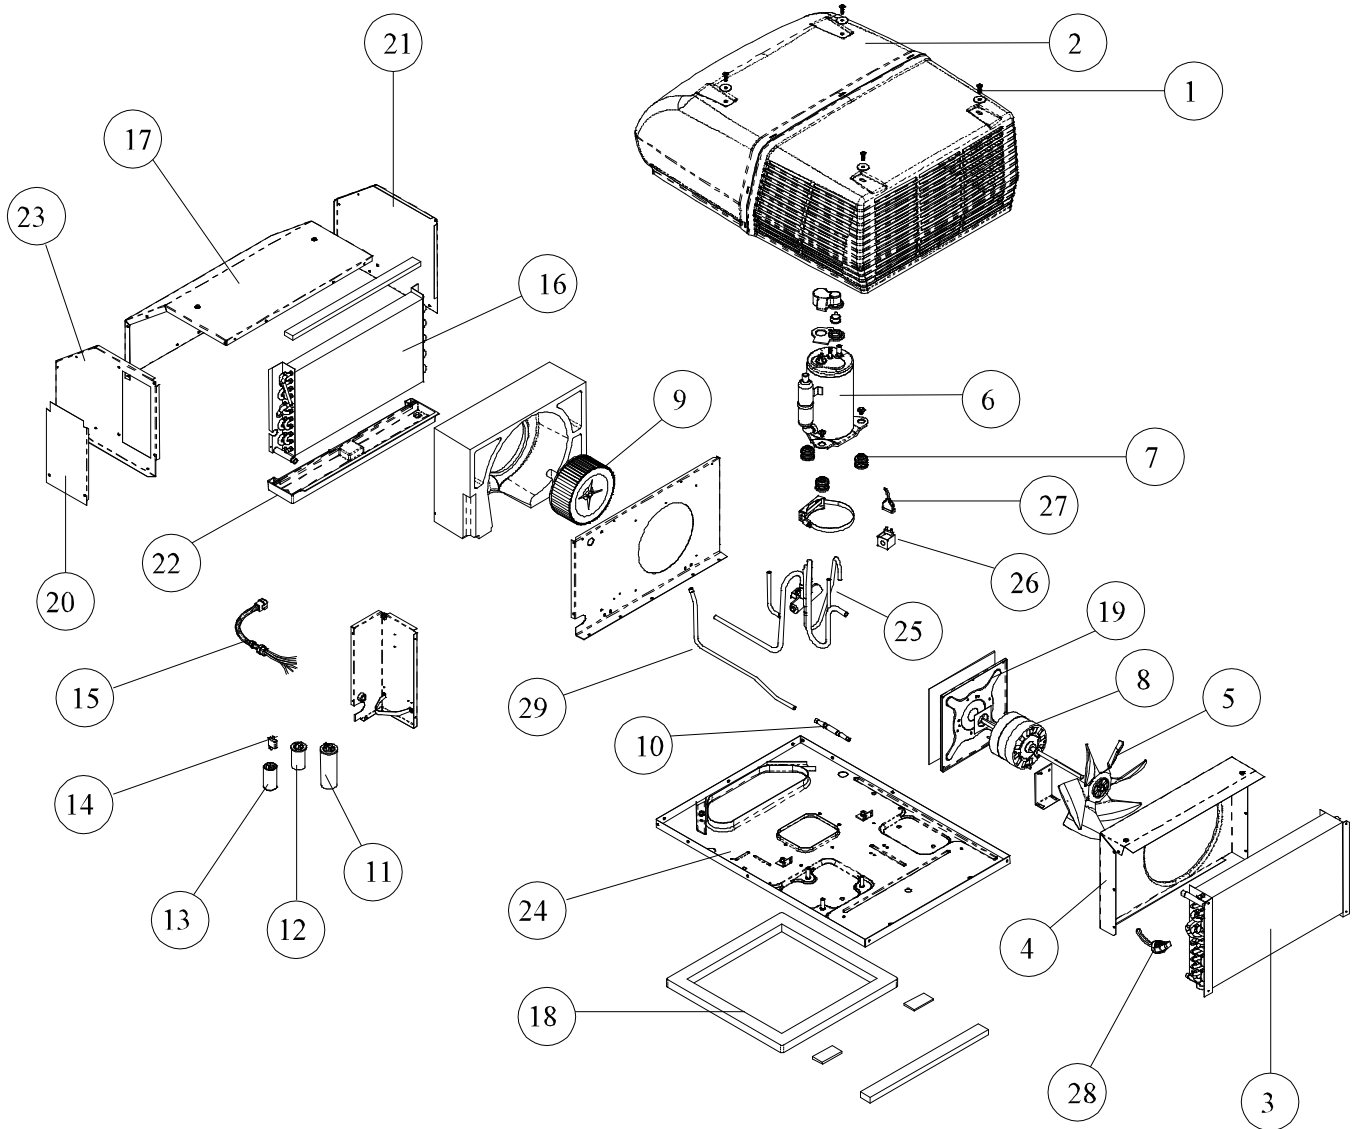

8534 “D” SERIES

CODE	USED ON MODELS	PART NUMBER	DESCRIPTION	NO. REQ.
1.	All	6792-5111	Screw Nut & Washer (4 Pkg.)	1
2.	All	8335-5261	Shroud (Arctic White/Arctic White)	1
	All	8335-5291	Shroud (Black/Black)	1
3.	All	1452-1441	Condenser Coil	1
4.	All	6792-1071	Fan Shroud	1
5.	All	6733-3221	Fan (6 Blade, 11 Dia., 40 Degree Pitch, .50 Dia. Bore)	1
6.	87X	1450A2119	Compressor (Tecumseh)	1
	77X	1450-2349	Compressor (Sanyo)	1
7.	All	6759-3081	Compressor Mounting Pkg. (3 Pkg.)	1
8.	All	1468-3109	Motor (115V, 60 HZ)	1
9.	All	1472-1091	Impellor	1
10.	All	1454-2521	By-Flow Restrictor	1
11.	87X	1499-5671	Run Capacitor (Comp-30 Mfd/370V)	1
	77X	1499-5721	Run Capacitor (Comp-40 Mfd/370V)	1
12.	All	1499-5461	Fan Capacitor (7.5 Mfd/370V)	1
13.	All	8333A9021	PTCR Device	1
14.	All	*	Included With #13	1
15.	All	8535B375	Conduit & Wiring Assembly	1
16.	All	1452-1711	Evaporator Coil	1
17.	All	8333A5061	Evaporator Cover Assy. With Insulation	1
ns	All	8335A3841	Filler Pad - Condenser Air Seal	1
18.	All	8332-3301	Gasket Pkg.	1
19.	All	8333-5151	Motor Mount & Shaft Seal Kit	1
20.	All	8333-109	Wirebox Door	1
21.	All	8333-505	Side Panel Rt. With Insulation	1
22.	All	8335-3501	Drain Pan Assy.	1
23.	All	8333-507	Side Panel Lt. With Insulation	1
24.	All	8333B1011	Basepan w/Foam Scroll	1
25.	87X	8534A530	Reversing Valve Assembly	1
	77X	8534-531	Reversing Valve Assembly	1
26.	All	1460-1081	Solenoid Coil	1
27.	All	1460A109	Solenoid Harness Assembly	1
28.	All	1460A2041	Freeze Switch	1
29.	All	8534-135	Liquid Line	1
ns	All	8333B1551	Shroud Bracket	3

SPECIAL ORDER PARTS:

NOTE: All parts with three digit suffix numbers are “Special Order” Parts. These parts are subject to factory availability and require extra time for delivery.