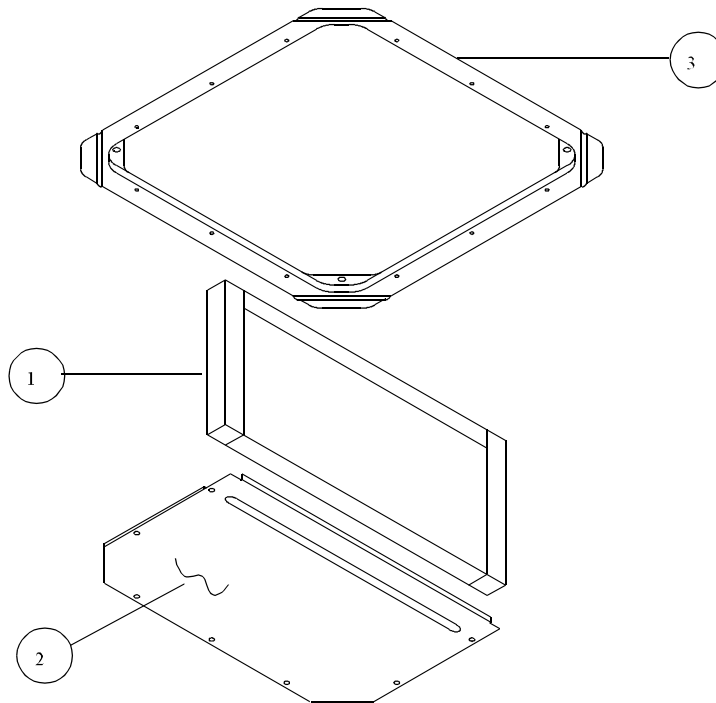

RV Products
A Division of Airxcel, Inc.
P.O. Box 4020
Wichita, KS 67204