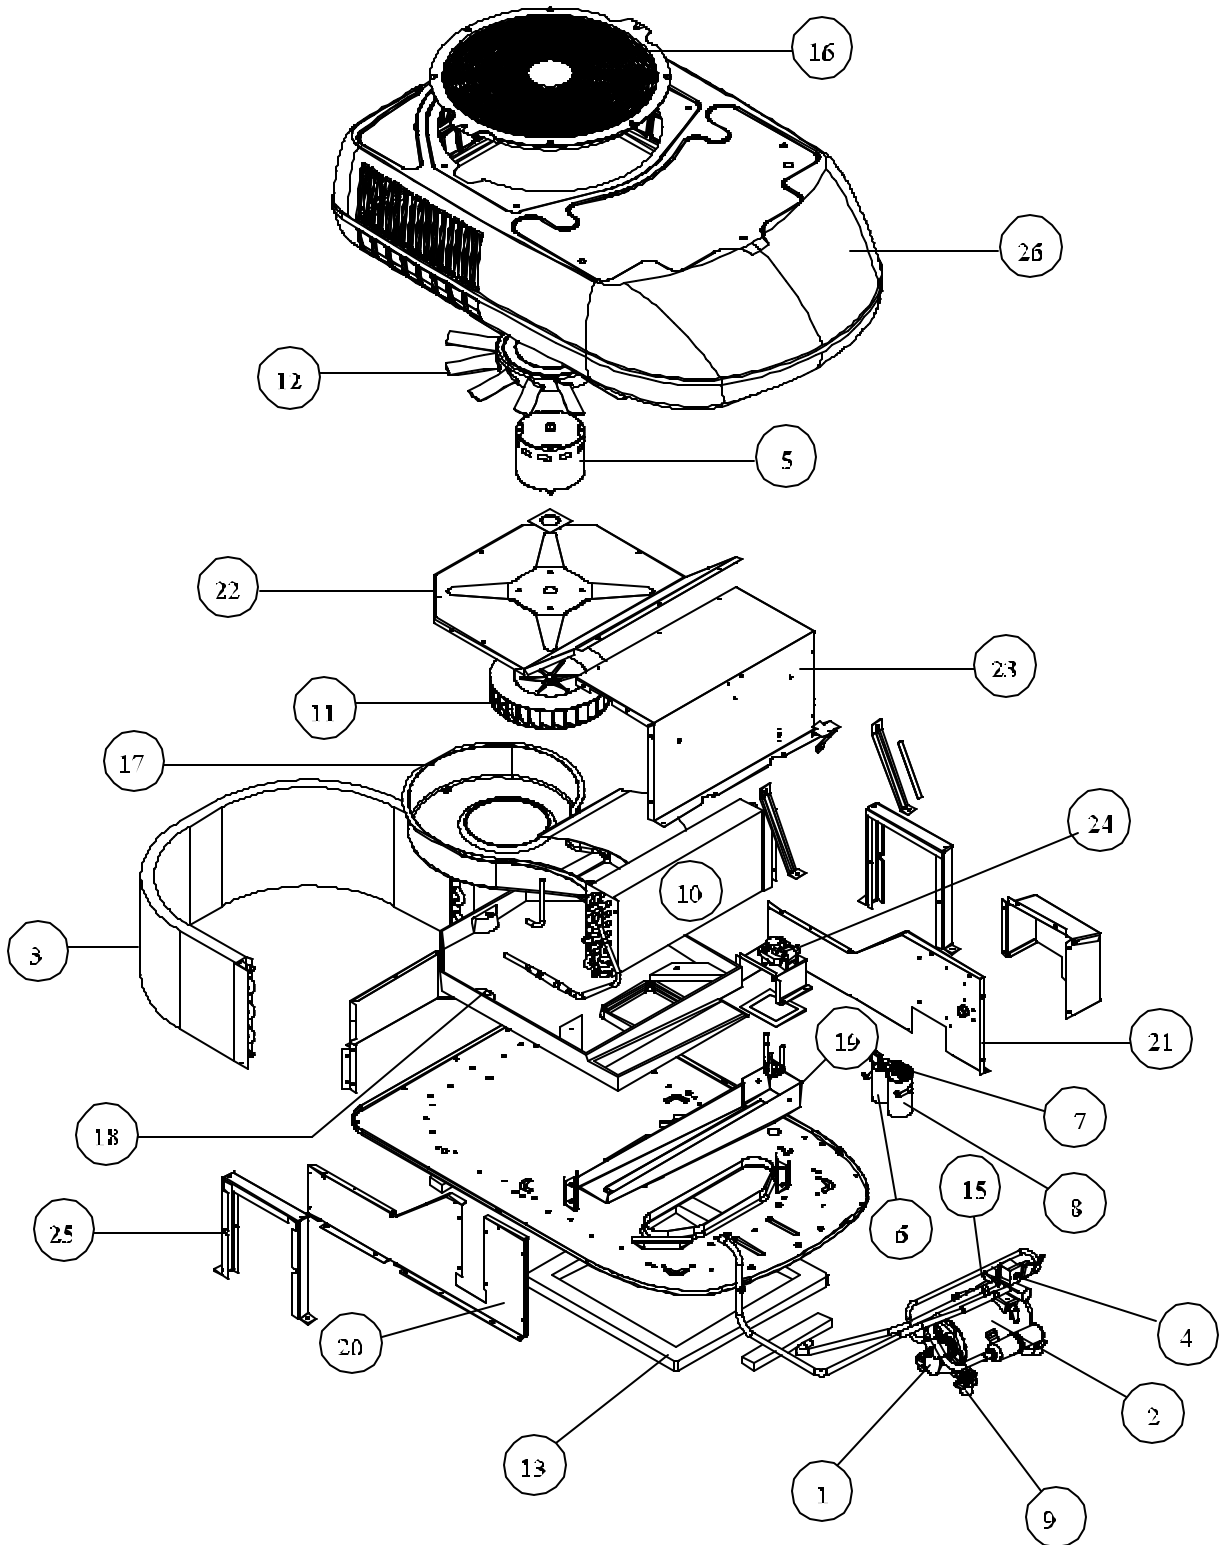

REPAIR PARTS LIST FOR 90XX "C" SERIES POLAR MACH HEAT PUMP

WARRANTY INFORMATION

PARTS RETURN

"Air Conditioning" in-warranty parts subject to return to RV Products must be sent prepaid to the following address. Always include your company's claim or workorder along with RVP's invoice generated from the shipment of the replacement part.

90XX "C" SERIES

90XX “C” SERIES

CODE	USED ON MODELS	PART NUMBER	DESCRIPTION	NO. REQ.
1.	All	1450-0131	Overload	1
2.	All	1450A2189	Compressor	1
3.	All	1452-1241	Condenser Coil	1
4.	All	1460-1081	Solenoid Coil	1
5.	All	1468B3239	Motor	1
6.	All	9333-9021	Start Device Pkg.	1
7.	All	1499-5461	Fan Capacitor (7.5 Mfd/370V)	1
8.	All	1499-5721	Run Capacitor (40 Mfd/370V)	1
9.	All	1450-9811	Compressor Grommet Pkg.	1
10.	All	1452-1261	Evaporator Coil	1
11.	All	1472-1111	Blower Wheel	1
12.	All	1472-5021	Fan Blade	1
13.	All	8332-3301	Gasket Pkg.	1
14.	All	9032-5061	Freeze Switch Assembly	1
15.	All	9032A5301	Reversing Valve Assembly	1
16.	All	9233A3151	Fan Grille	1
17.	All	9233-316	Blower Scroll	1
18.	All	9233B325	Blower Tray	1
19.	All	9233-250	Drain Pan	1
20.	All	9233-602	Right Side Panel Assembly	1
21.	All	9233-603	Left Side Panel Assembly	1
22.	All	9233-604	Back Panel Assembly	1
23.	All	9233A607	Evaporator Cover Assembly	1
24.	9022/9032	9233-5091	Condensate Pump Assembly	1
25.	All	9233A506	Side Brace Assembly	1
26.	875	9233A5451	Shroud (Polar White)	1
	876	9233A5461	Shroud (Arctic White)	1
	877	9233A5471	Shroud (Shell White)	1
	879	9233A5491	Shroud (Black)	1

SPECIAL ORDER PARTS:

NOTE: All parts with three digit suffix numbers are “Special Order” Parts. These parts are subject to factory availability and require extra time for delivery.