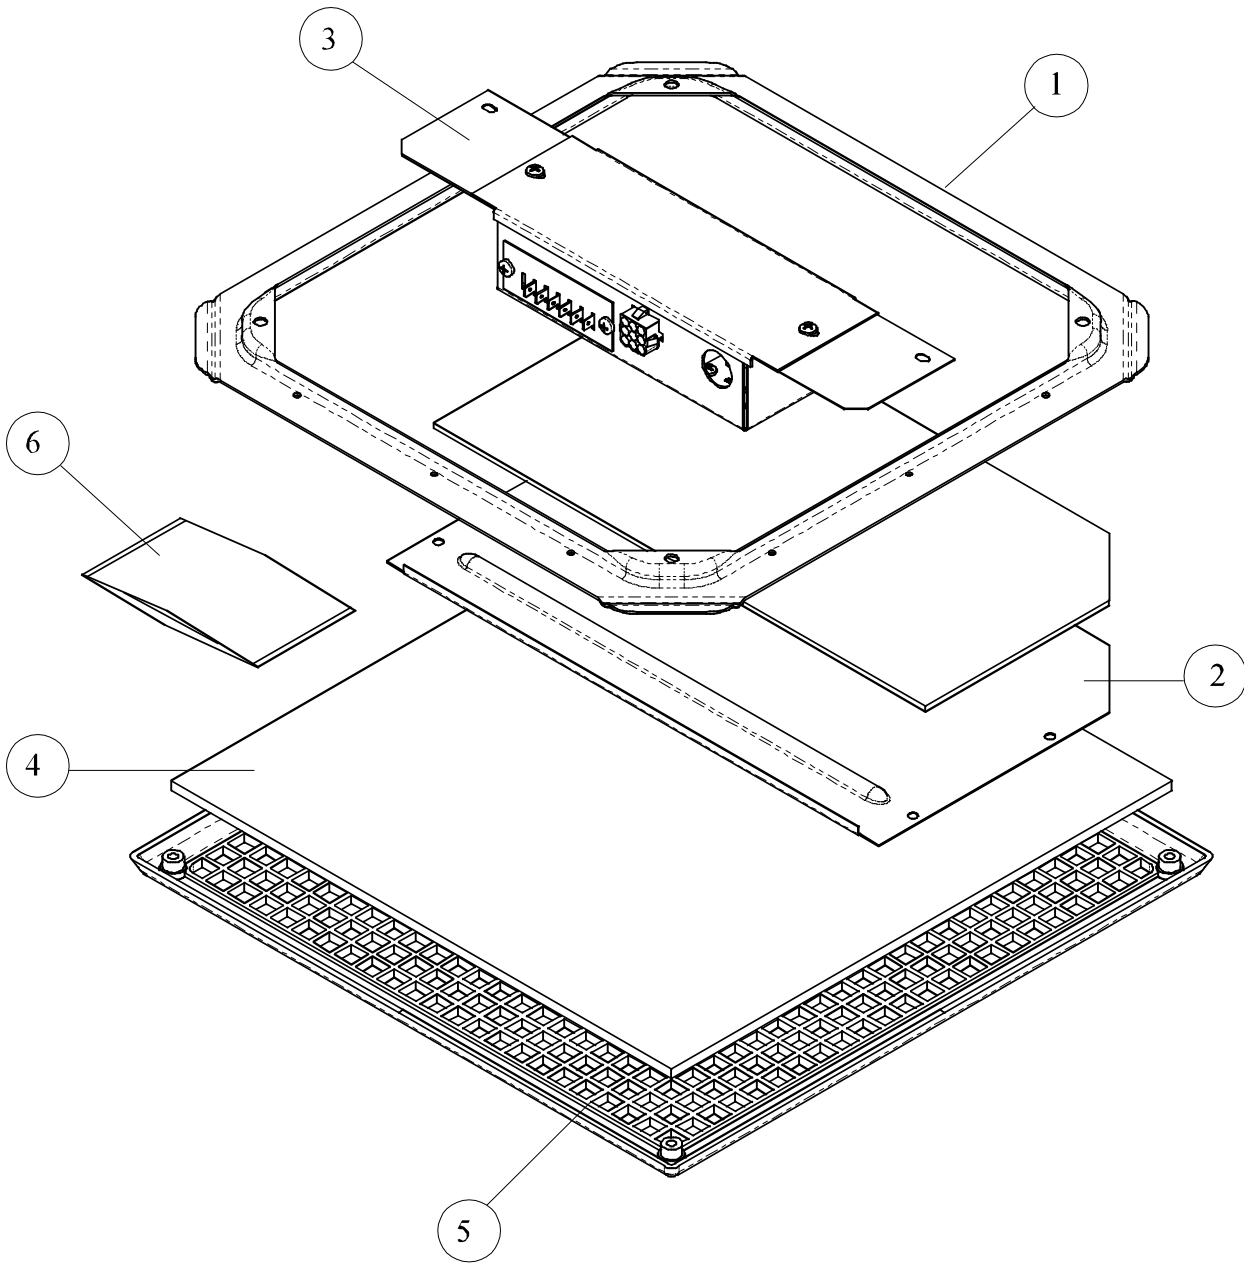

REPAIR PARTS LIST

FOR

8530B7332

FLUSH MOUNT HEAT PUMP

CEILING PLENUM

NO HEAT STRIP/NO DIVIDER

**RV Products
A Division of Airxcel, Inc.
P.O. Box 4020
Wichita, KS 67204**

8530B7332

8530B7332

CODE	MODEL USED ON	PART NUMBER	DESCRIPTION	NO. REQ.
1.	All	9233A5251	Mounting Frame & Bolt Pkg.	1
2.	All	8330-101	Duct Plate	1
3.	All	8530-5091	Junction Box Assembly	1
4.	All	6798A3761	Filter	1
5.	All	6798-3041	Grille (Plastic)	1
6.	All	8330A595	Small Parts Pkg.	1
ns.	All	7330A3231	Coil Sensor	1