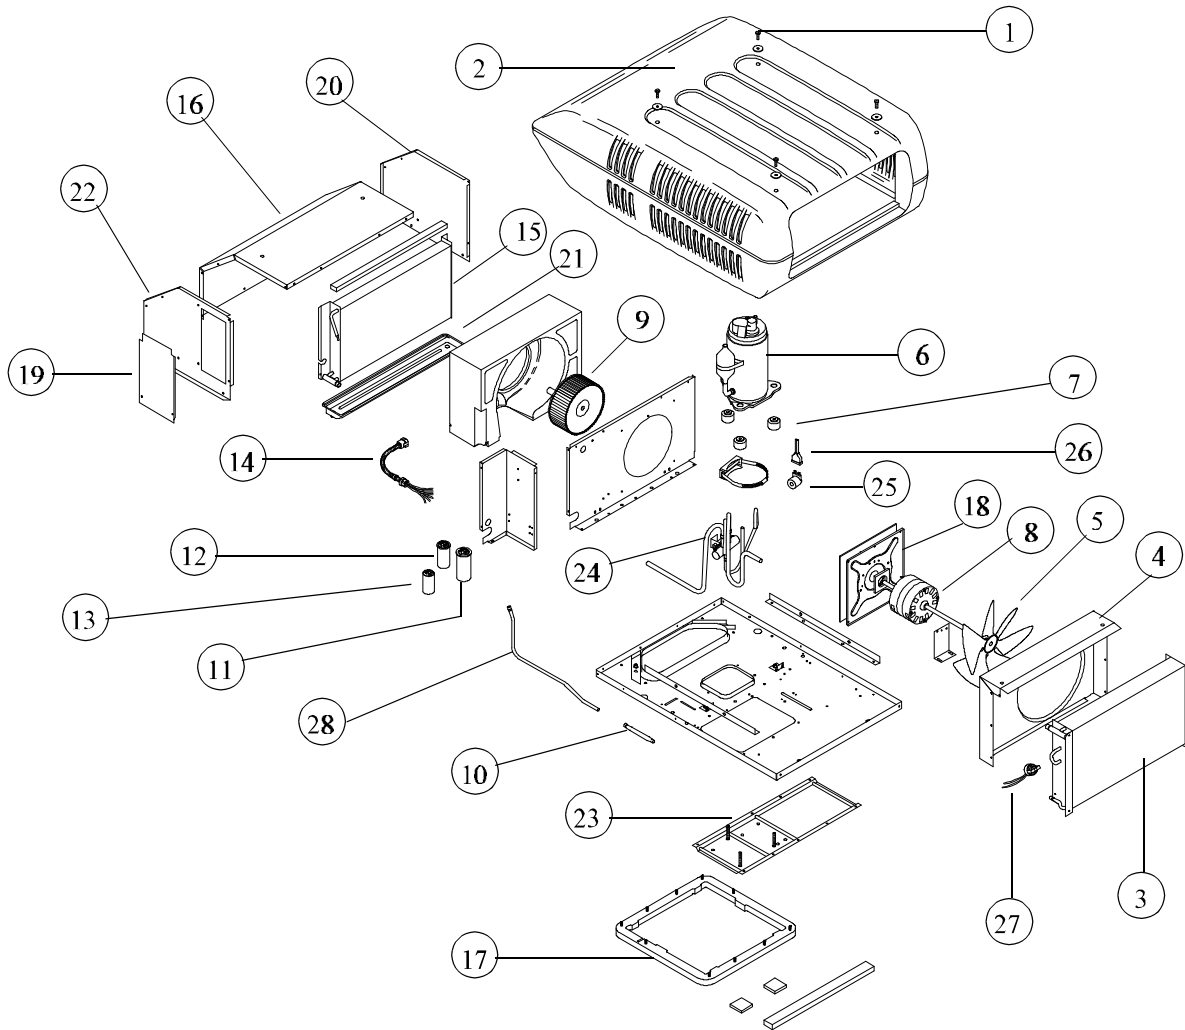

# 8535B6XX SERIES

CODE	USED ON MODELS	PART NUMBER	DESCRIPTION	NO. REQ.
1.	All	6792-5111	Screw Nut & Washer (4 Pkg.)	1
2.	All (Except "P")	8333-4161	Shroud (Arctic White/Arctic White)	1
	"P"	6759-4611	Shroud (Paintable)	1
3.	All	1452-1441	Condenser Coil	1
4.	All	7535-1071	Fan Shroud	1
5.	All	6733-3221	Fan (4 Blade, 11 Dia., 40 Degree Pitch, .50 Dia. Bore)	1
6.	All	1450A2039	Compressor	1
7.	All	6759-3081	Compressor Mounting Pkg. (3 Pkg.)	1
8.	All	1468-3069	Motor (115V, 60 HZ)	1
9.	All	1472-1091	Impellor	1
10.	All	1454-2501	By-Flow Restrictor	1
11.	All	1499-5761	Run Capacitor	1
12.	All	1499-5461	Fan Capacitor (7.5 Mfd/370V)	1
13.	All	8335-9021	Start Capacitor & PTCR Device Kit	1
14.	All	8535-375	Conduit & Wiring Assembly	1
15.	All	1452-1521	Evaporator Coil	1
16.	All	8333A5061	Evaporator Cover Assy. With Insulation	1
ns	All	8333-3841	Filler Pad - Condenser Air Seal	1
17.	All	8332-3301	Gasket Pkg.	1
18.	All	8333-5151	Motor Mount & Shaft Seal Kit	1
19.	All	8333-109	Wirebox Door	1
20.	All	8333-505	Side Panel Rt. With Insulation	1
21.	All	8333-1501	Drain Pan Assy.	1
22.	All	8333-507	Side Panel Lt. With Insulation	1
23.	All	8333B5161	Spacer Plate Assy.	1
24.	All	8535-530	Reversing Valve Assembly	1
25.	All	1460-1081	Solenoid Coil	1
26.	All	1460A109	Solenoid Harness Assembly	1
27.	All	1460-2041	Freeze Switch	1
28.	All	7535-135	Liquid Line	1
ns	All	8333-1551	Shroud Bracket	1