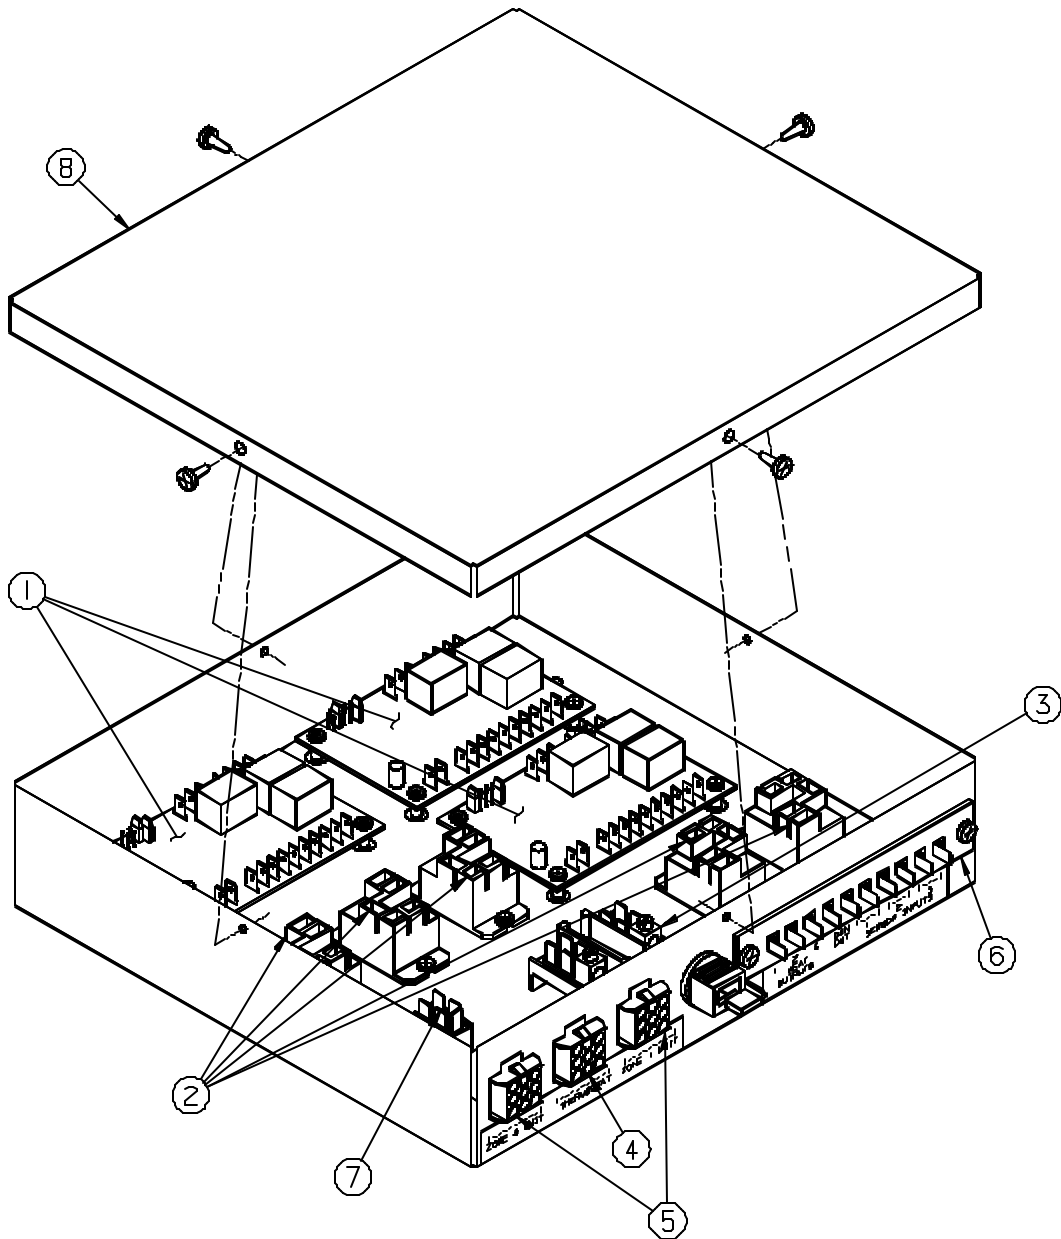

## **REPAIR PARTS LIST**

**FOR**

**6535A5081**

**ZONE HEAT PUMP CONTROL BOX**

**RV Products  
A Division of Airxcel, Inc.  
P.O. Box 4020  
Wichita, KS 67204**

6535A5081

**6535A5081**

<b>CODE</b>	<b>MODEL USED ON</b>	<b>PART NUMBER</b>	<b>DESCRIPTION</b>	<b>NO. REQ.</b>
1.	All	8330A3211	P.C. Board	3
2.	All	6799B3491	Relay (12 VDC)	5
3.	All	6331-322	Terminal Block	1
4.	All	6535-313	Thermostat Plug Assembly	1
5.	All	6535A314	Unit Plug Assembly	2
6.	All	6535-315	Terminal Board	1
7.	All	6799-3001	Junction Block	1
8.	All	6535-108	Control Box Lid	1
ns	All	6535A5081	Unit Cable Assembly	2

**SPECIAL ORDER ITEMS**

**Note:** All parts with three digit suffix numbers are “Special Order” Parts. These parts are subject to factory availability and require extra time for delivery.

ns = not shown