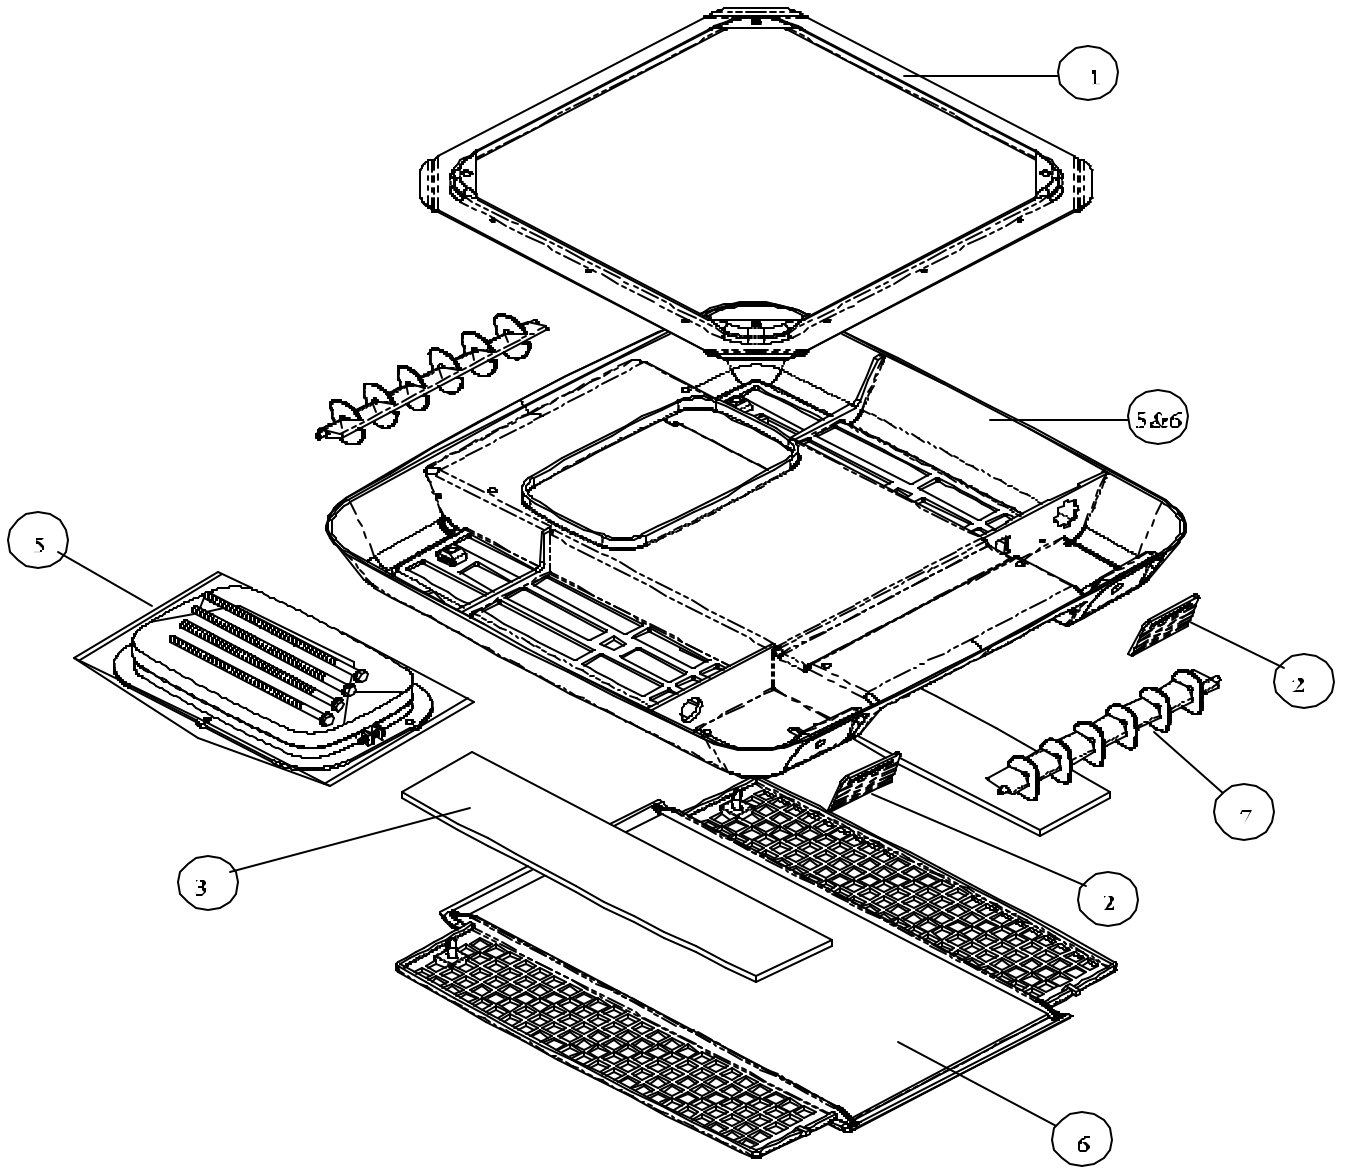

## **REPAIR PARTS LIST**

**FOR**

**9330X3552 (WHITE)**

**9330X3562 (IVORY)**

**CEILING ASSEMBLIES**

**RV Products**  
**A Division of Airxcel, Inc.**  
**P.O. Box 4020**  
**Wichita, KS 67204**

9330X3552  
9330X3562

**9330X3552**  
**9330X3562**

<b>CODE</b>	<b>MODEL USED ON</b>	<b>PART NUMBER</b>	<b>DESCRIPTION</b>	<b>NO. REQ.</b>
1.	All	8333-1031	Mounting Frame/Bolt Pkg.	1
2.	All	9330-3141	Decal	1
3.	All	9330-3151	Filter	1
4.	3552	9330-3551	Shroud Assembly (White)	1
	3562	9330-3561	Shroud Assembly (Ivory)	1
ns	All	9330A5991	Small Parts Pkg.	1
5.	All	9330-4541	Fabric Duct Collar	1
6.	3552	9330A5651	Grille (White)	1
	3562	9330A5661	Grille (Ivory)	1
7.	3552	9330A3091	Louver (White - Includes Vane)	2
	3562	9330A3101	Louver (Ivory - Includes Vane)	2
ns	All	9330-1041	Grille Plate Pkg.	1