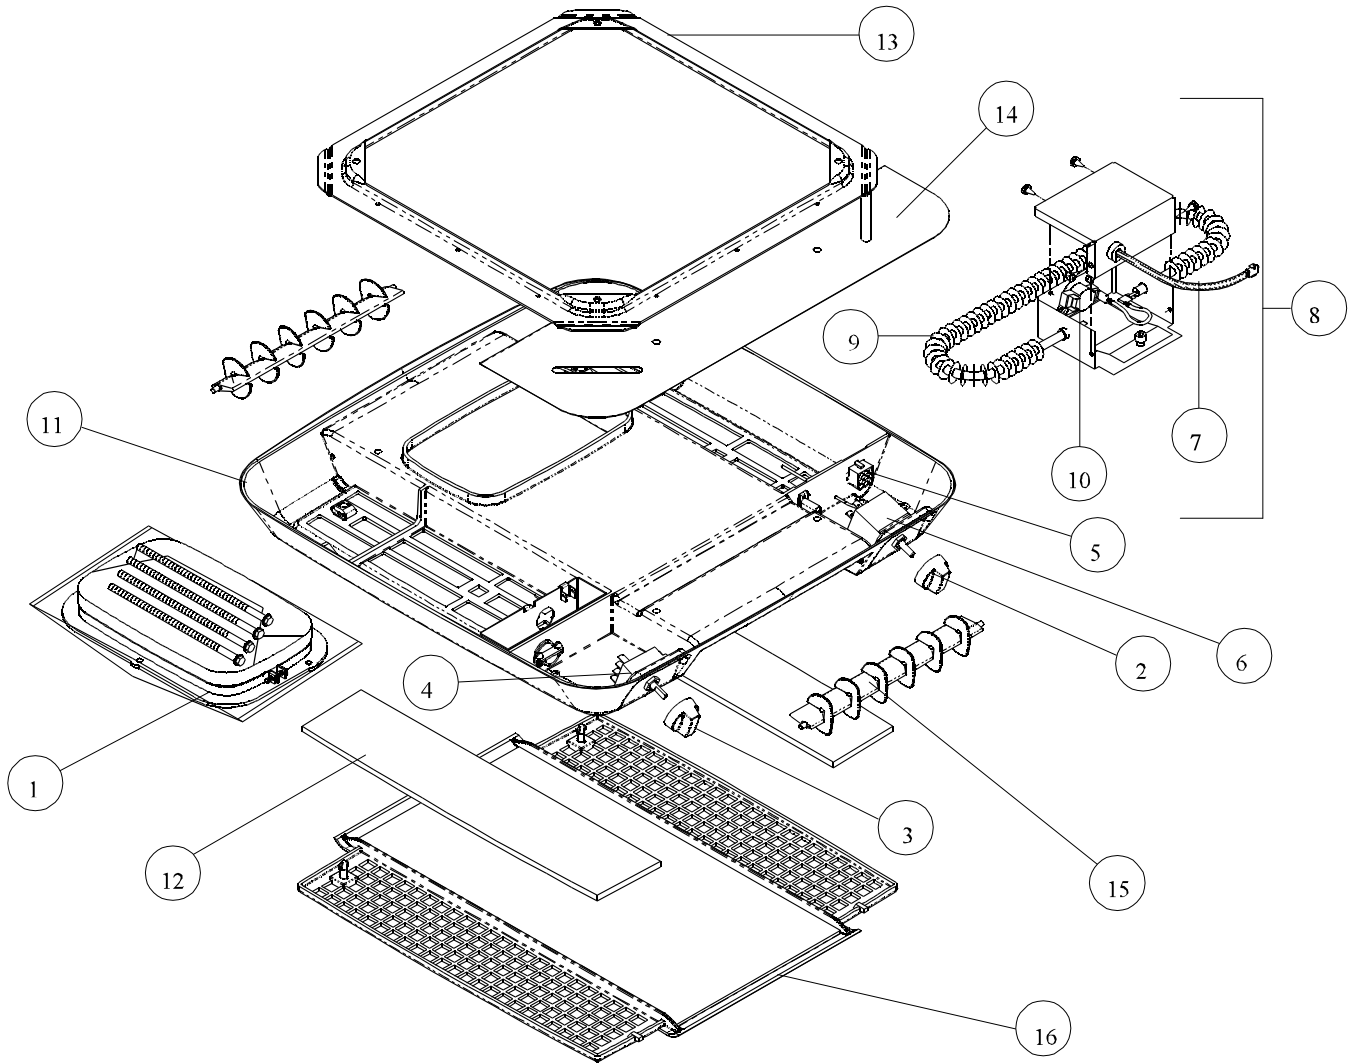

REPAIR PARTS LIST

FOR

9330X713

9330X714

9330X715

9330X716

CEILING ASSEMBLIES

**RV Products
A Division of Airxcel, Inc.
P.O. Box 4020
Wichita, KS 67204**

9330X713, 9330X714
9330X715, 9330X716

**9330X713, 9330X714
9330X715, 9330X716**

STANDARD CEILING ASSEMBLY MODEL NUMBER AND FEATURES

9330X713 Cooling Only (White)
9330X714 Cooling Only (Ivory)
9330X715 Heat/Cool (White)
9330X716 Heat/Cool (Ivory)