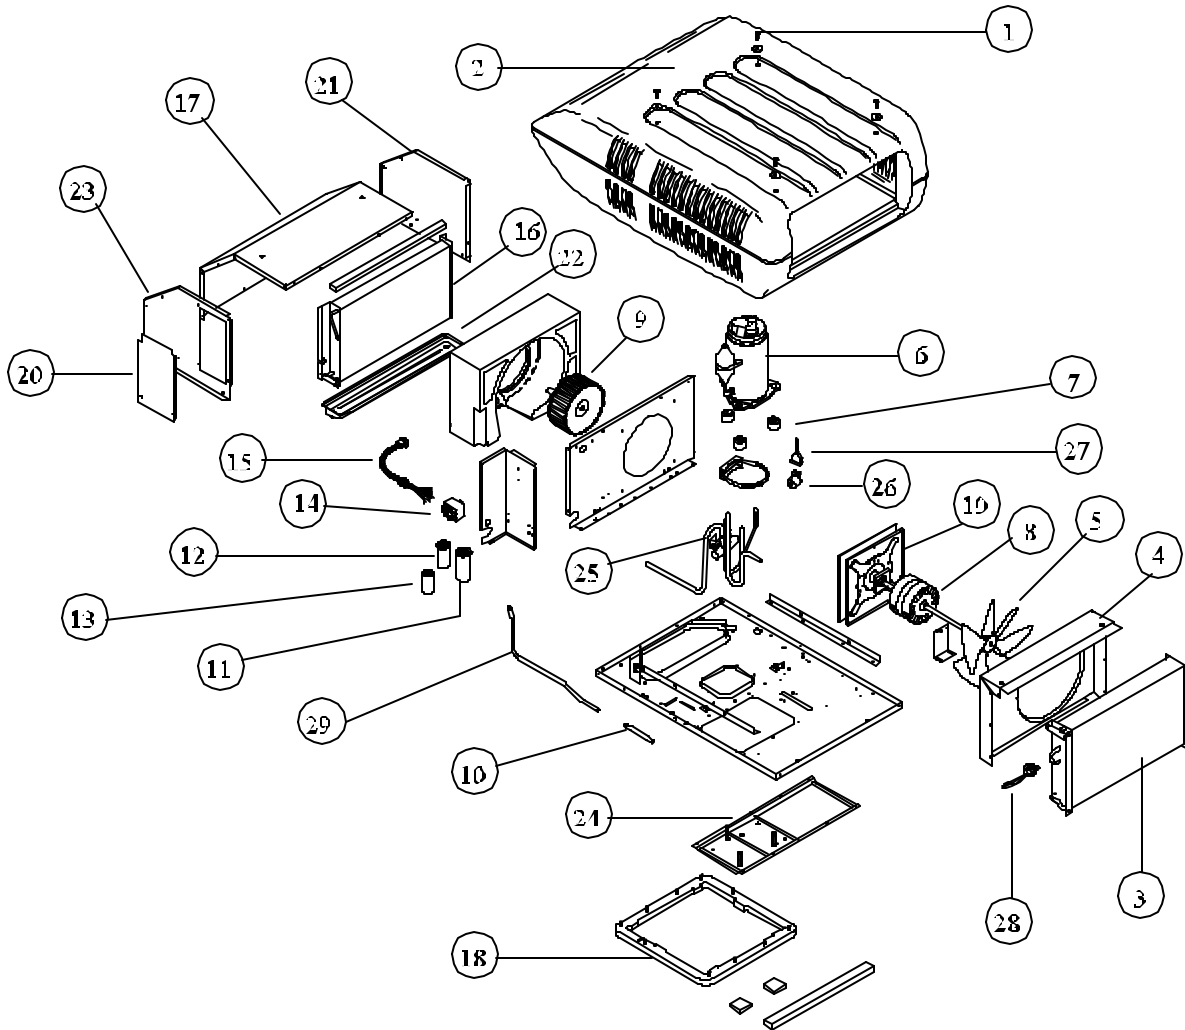

REPAIR PARTS LIST FOR 8534 HIGH EFFICIENCY HEAT PUMP

WARRANTY INFORMATION

PARTS RETURN

“Air Conditioning” in-warranty parts subject to return to RV Products must be sent prepaid to the following address. Always include your company’s claim or workorder along with RVP’s invoice generated from the shipment of the replacement part.

8534 SERIES

CODE	USED ON MODELS	PART NUMBER	DESCRIPTION	NO. REQ.
1.	All	6792-5111	Screw Nut & Washer (4 Pkg.)	1
2.	876	8333-4161	Shroud (Arctic White/Arctic White)	1
	879	8333-4191	Shroud (Black/Black)	1
	"P"	6759-4611	Shroud (Paintable)	1
3.	All	1452-1441	Condenser Coil	1
4.	All	7535-1071	Fan Shroud	1
5.	All	6733-3221	Fan (4 Blade, 11 Dia., 40 Degree Pitch, .50 Dia. Bore)	1
6.	All	1450A2119	Compressor (Tecumseh)	1
7.	All	6759-3081	Compressor Mounting Pkg. (3 Pkg.)	1
8.	All	1468-3109	Motor (115V, 60 HZ)	1
9.	All	1472-1091	Impellor	1
10.	All	1454-2521	By-Flow Restrictor	1
11.	All	1499-5671	Run Capacitor (Comp-30 Mfd/370V)	1
12.	All	1499-5461	Fan Capacitor (7.5 Mfd/370V)	1
13.	All	8333A9021	PTCR Device	1
14.	All	*	Included With #13	1
15.	All	8535-375	Conduit & Wiring Assembly	1
16.	"-, A, B"	1452-1521	Evaporator Coil	1
	"C"	1452-1711	Evaporator Coil	1
17.	All	8333A5061	Evaporator Cover Assy. With Insulation	1
ns	All	6759B3971	Filler Pad - Condenser Air Seal	1
18.	All	8332-3301	Gasket Pkg.	1
19.	All	8333-5151	Motor Mount & Shaft Seal Kit	1
20.	All	8333-109	Wirebox Door	1
21.	All	8333-505	Side Panel Rt. With Insulation	1
22.	All	8333-1501	Drain Pan Assy.	1
23.	All	8333-507	Side Panel Lt. With Insulation	1
24.	All	8333B5161	Spacer Plate Assy.	1
25.	All	8534A530	Reversing Valve Assembly	1
26.	All	1460-1081	Solenoid Coil	1
27.	All	1460A109	Solenoid Harness Assembly	1
28.	All	1460-2041	Freeze Switch	1
29.	All	7535-135	Liquid Line	1
ns	All	8333A1551	Shroud Bracket (For 6759-4611 shroud)	1