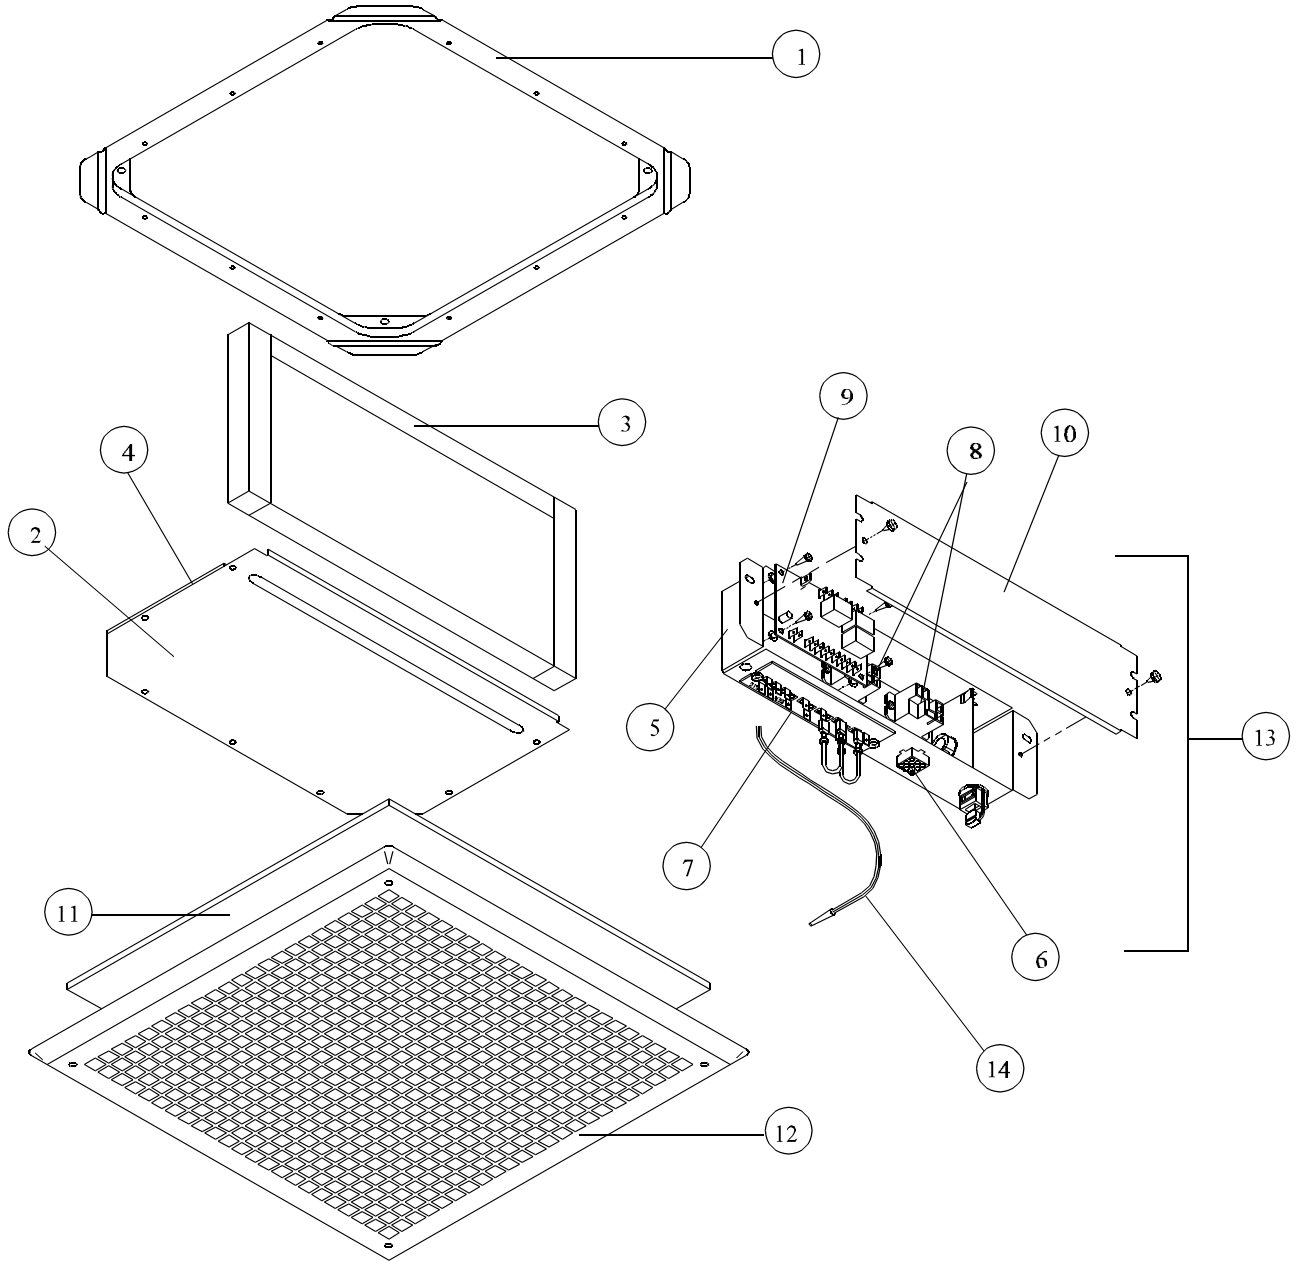

REPAIR PARTS LIST

FOR

8530A933

FLUSH MOUNT HEAT PUMP

ZONE CONTROL CEILING PLENUM

RV Products
A Division of Airxcel, Inc.
P.O. Box 4020
Wichita, KS 67204

8530A933

8530A933

CODE	MODEL USED ON	PART NUMBER	DESCRIPTION	NO. REQ.
1.	All	8333-1031	Mounting Frame & Bolt Pkg.	1
2.	All	8330-101	Duct Plate	1
3.	All	8330-3501	Duct Divider	1
4.	All	8330-380	Duct Plate Gasket	1
5.	All	8530B100	Junction Box	1
6.	All	8530-340	Plug Assembly	1
7.	All	8330-322	Terminal Board	1
8.	All	6799B3491	12 VDC Relay	2
9.	All	8330A3211	P.C. Board	1
10.	All	8330-106	Junction Box Lid	1
11.	All	6798A3761	Filter	1
12.	All	6798-3041	Grille (Plastic)	1
ns	All	8330A588	Small Parts Pkg.	1
13.	All	8530B508	Junction Box Assembly Complete	1
14.	All	7330A3231	Coil Sensor	1