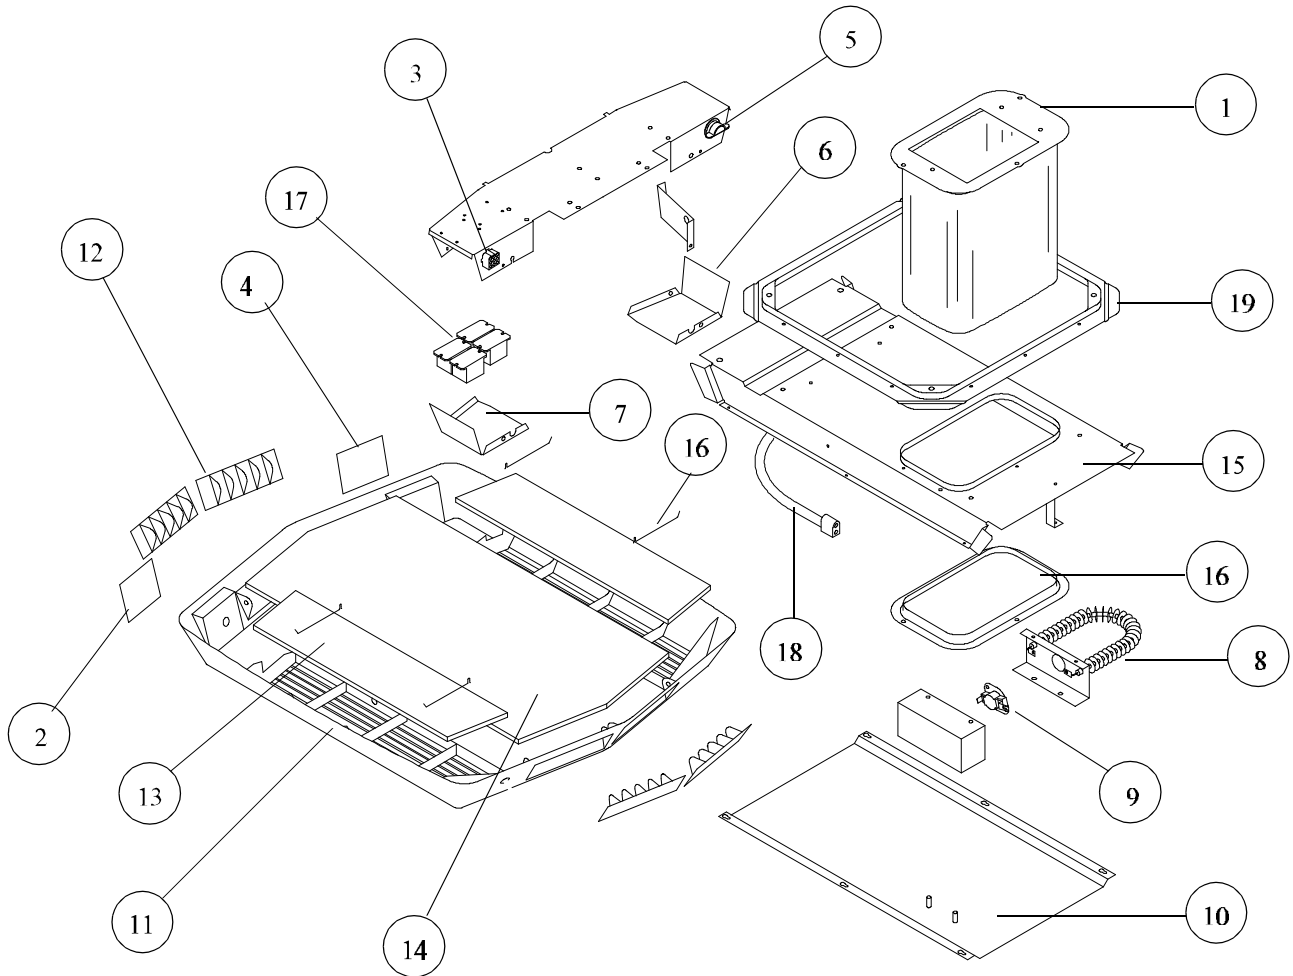

REPAIR PARTS LIST

FOR

8370-725

240 VOLT HEAT/COOL REMOTE

FREE DELIVERY CEILING ASSEMBLIES

**RV Products
A Division of Airxcel, Inc.
P.O. Box 4020
Wichita, KS 67204**

8370-725

STANDARD CEILING ASSEMBLY MODEL NUMBER AND FEATURES

8370-725 Heat/Cool Remote

CODE	MODEL USED ON	PART NUMBER	DESCRIPTION	NO. REQ.
1.	All	6792B4541	Fabric Duct Collar with Flange	1
2.	All	6799-3971	Decal (Left)	1
3.	All	7330-548	Plug Connector (Plastic w/wires)	1
4.	All	6799-3941	Decal (Right)	1
5.	All	1216-460	Connector (3/8 Romex)	1
6.	All	6792-153	Cover (Control Box - Right)	1
7.	All	6792-152	Cover (Control Box - Left)	1
8.	All	7370-3551	Heat Element (1600W, 120V AC)	1
9.	All	1460A5011	Limit Switch (Open 160 Degree, Closed 110 Degree)	1
10.	All	6792B156	Air Chute Bottom (w/out heat assembly)	1
11.	All	6769-5051	Ceiling Shroud (White)	1
12.	All	6703-6191	Louver (White w/washer)	4
ns	All	6703A3341	Washer (3/8 Dia. Nylon - 12/Pkg.)	2
13.	All	6703-3302	Filter (24/Pkg. - Precut)	2
	All	6703-3303	Filter (2/Pkg. - Precut)	2
ns	All	8330-5971	Single Parts Pkg. (5/16 x 6 3/4 Bolts, And Wire Nuts)	1
14.	All	6792B327	Insulation (Ceiling Shroud)	1
15.	All	8330-550	Air Chute Assembly	1
ns	All	6792-154	Duct Collar (Bottom Flange)	1
16.	All	6799-3141	Filter Retainer Clips (4/Pkg.)	4
17.	All	6799B3491	Relay	4
ns	All	6792C337	Air Chute Gasket	2
18.	All	7330C327	Wiring Harness w/Diode	1
19.	All	8333-1031	Mounting Frame & Bolt Pkg.	1