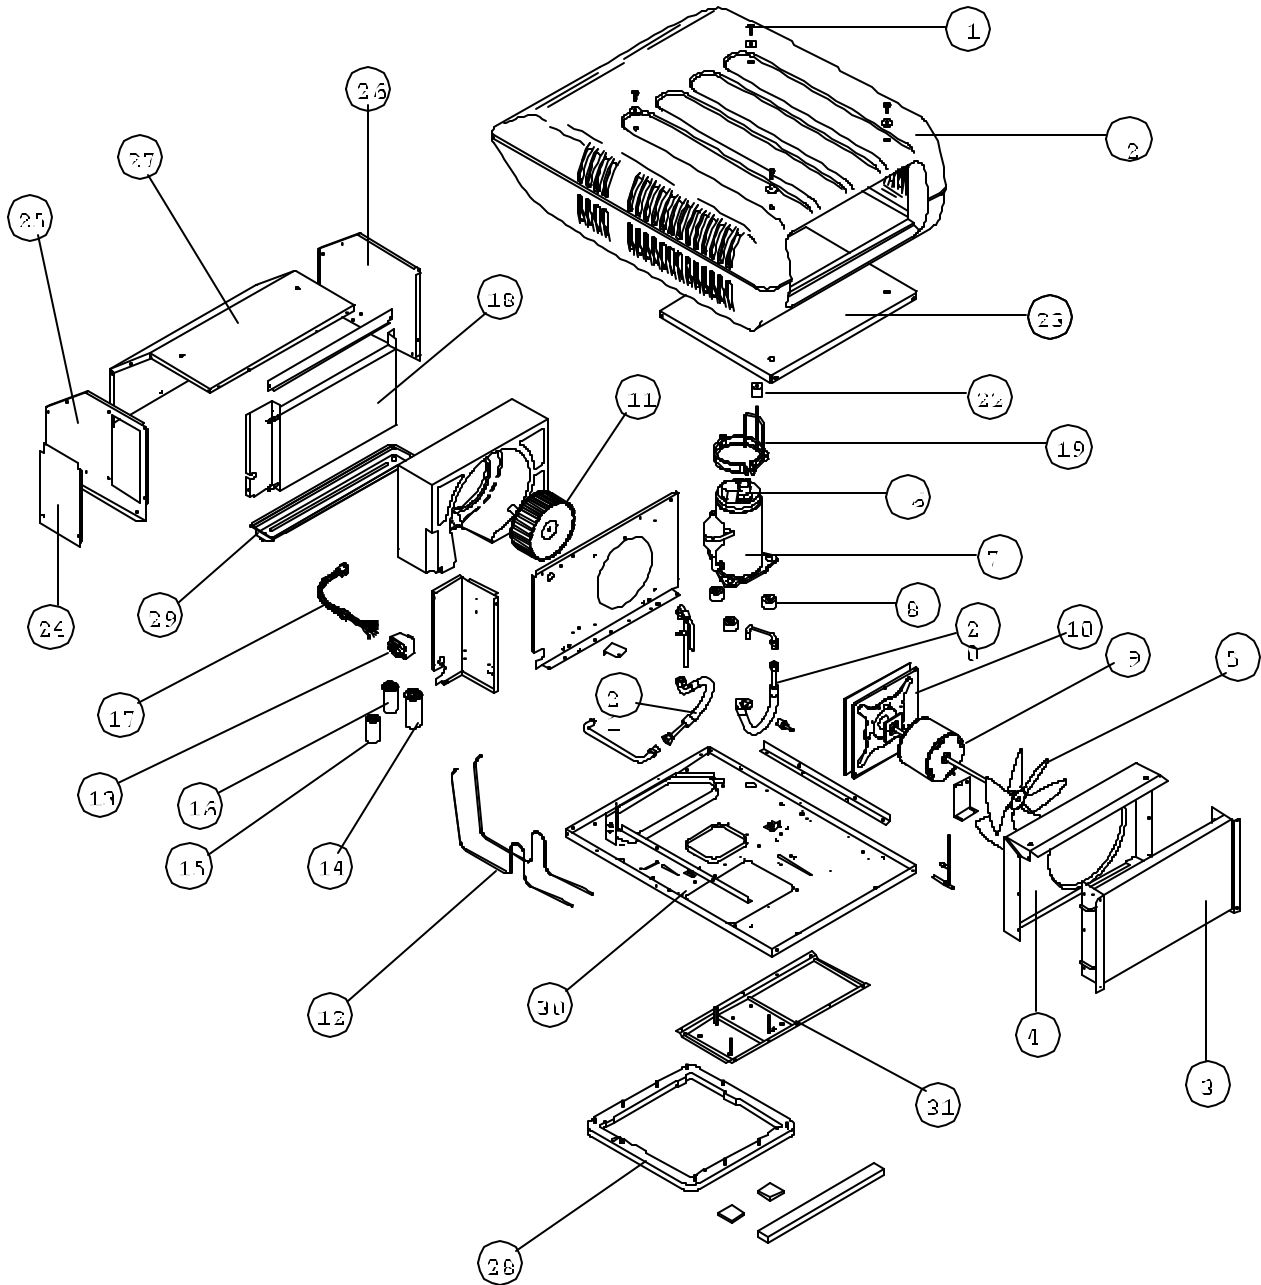

8573 SERIES

8573 SERIES

CODE	USED ON MODELS	PART NUMBER	DESCRIPTION	NO. REQ.
1.	All	6792-5111	Screw Nut & Washer (4 Pkg.)	1
2.	All (Except "P")	8333-4161	Shroud (Arctic White/Arctic White)	1
	"P"	6759-4611	Shroud (Paintable)	1
3.	All	1452-1391	Condenser Coil	1
4.	All	7533-3071	Fan Shroud	1
5.	All	6733-3221	Fan (4 Blade, 11 Dia., 40 Degree Pitch, .50 Dia. Bore)	1
6.	All	1450-0031	Overload	1
6.	All	1450A2029	Compressor (Tecumseh-RK222JT-027-B2)	1
7.	All	6759-3081	Compressor Mounting Pkg. (3 Pkg.)	1
8.	All	1468-3229	Motor (240V, 50 HZ)	1
9.	All	8333-5151	Mount & Seal Kit	1
10.	All	1472-1091	Impellor	1
11.	All	7473-1351	Cap Tube (Formed)	1
12.	All	1497-4141	Start Relay	1
13.	All	1499-5661	Run Capacitor (25 Mfd/370V)	1
15.	All	1497-0891	Start Capacitor (108-130 Mfd/330V)	1
16.	All	1499-5461	Fan Capacitor (7.5 Mfd/370V)	1
17.	All	8333-375	Conduit & Wiring	1
18.	All	1452A1551	Evaporator Coil	1
19.	All	7473-301	Compressor Stabilizer	1
20.	All	7473-3021	Flexible Refrigeration Hose	1
21.	All	7473-3021	Flexible Refrigeration Hose	1
22.	All	6770-3011	Compressor Snubber	1
23.	All	7473A108	Top Brace	1
24.	All	8333-109	Wirebox Door	1
25.	All	8333-104	Side Panel Left With Insulation	1
26.	All	8333-105	Side Panel Right With Insulation	1
27.	All	8533-5061	Evaporator Cover Assy. With Insulation	1
28.	All	8332-3301	Gasket Pkg.	1
29.	All	8333-1501	Drain Pan	1
30.	All	8333A1011	Basepan Assembly With Foam Scroll	1
31.	All	8333B5161	Spacer Plate Assembly	1
ns	All	8333-1551	Shroud Bracket	2

SPECIAL ORDER PARTS:

NOTE: All parts with three digit suffix numbers are "Special Order" Parts. These parts are subject to factory availability and require extra time for delivery.