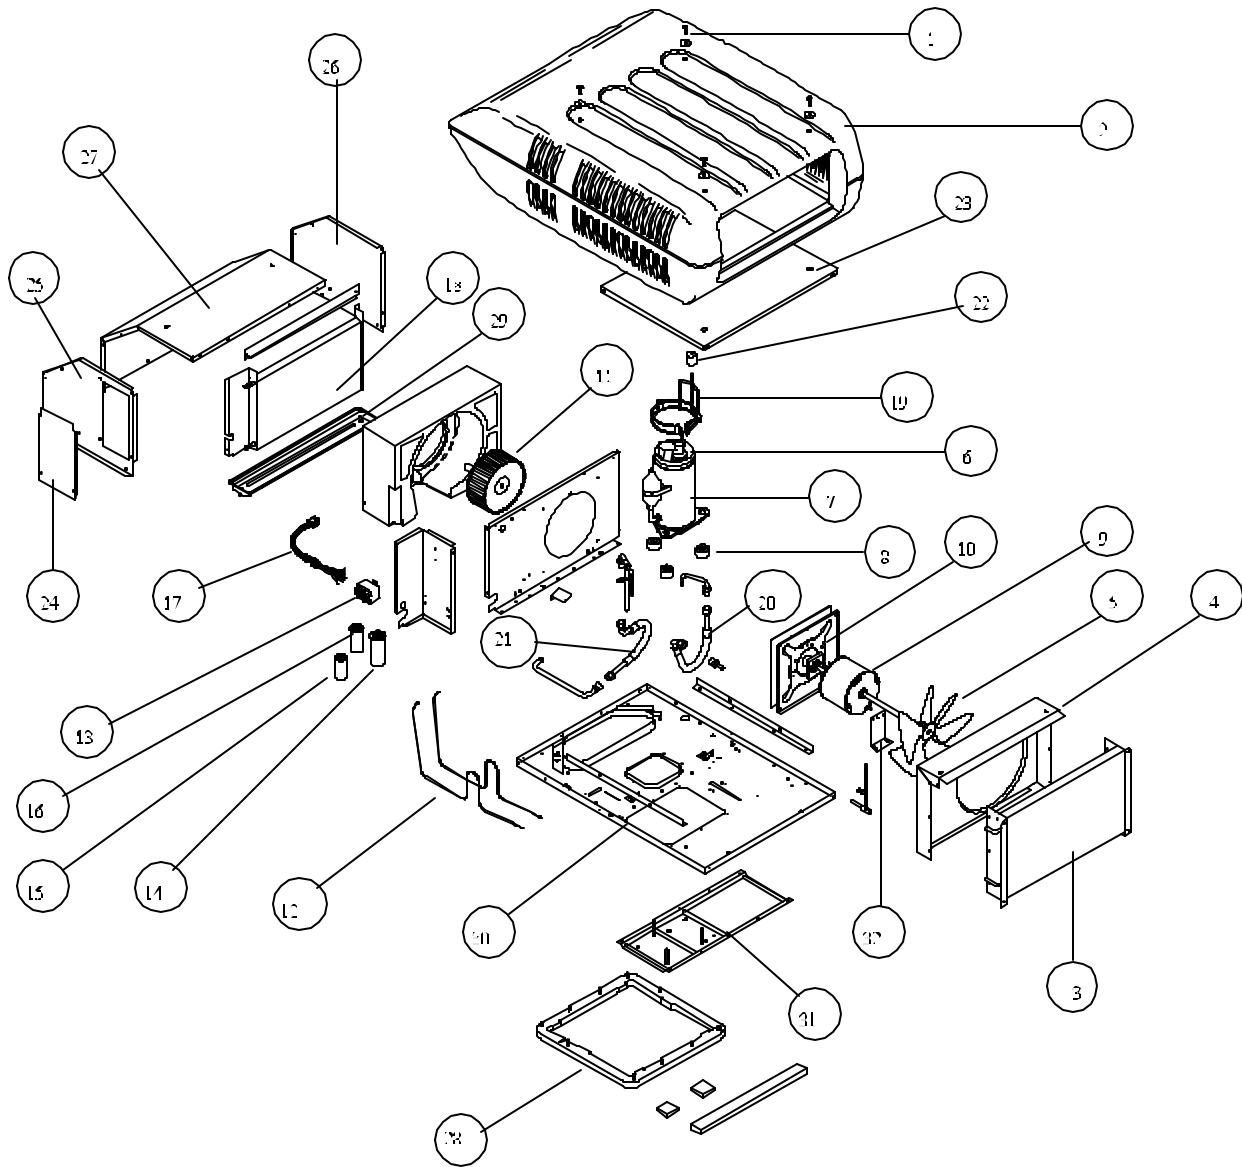

**MODELS MODÈLES MODELLES
8473-89X ROTARY
ROOF TOP UNITS**

8473-896

8473-896

CODE	MODEL USED ON	PART NUMBER	DESCRIPTION	NO. REQ.
1	All	6792-5111	Screw & Washer Package (4/Pkg.)	1
2	All	8333-4161	Shroud (Arctic White) With Logo	1
3	All	1452B1301	Condenser Coil	1
4	All	6792-1071	Fan Shroud	1
5	All	6733-3221	Fan Blade	1
6	All	1450-0031	Overload	1
7	All	1450A2029	Compressor (RK222JT-009)	1
8	All	6759-3081	Compressor Mounting Package (3/Pkg.)	1
9	All	1468-3139	Motor	1
10	All	8333-5151	Motor Mount	1
11	All	1472-1091	Impellor	1
12	All	7473-1351	Cap Tube (Formed)	1
13	All	1497-4141	Start Relay	1
14	All	1499-5661	Run Capacitor (Comp. 25 Mfd/370V)	1
15	All	1497-1081	Start Capacitor (108-130 Mfd/165V)	1
16	All	1499-5461	Fan Capacitor (7.5 Mfd/370V)	1
17	All	6792-5491	Conduit & Wiring Assembly	1
18	All	1452A155	Evaporator Coil	1
19	All	7473A301	Compressor Stabilizer	1
20	All	7473-3021	Flexible Refrigeration Hose	1
21	All	7473-3021	Flexible Refrigeration Hose	1
22	All	6770-3011	Compressor Snubber	1
23	All	7473-501	Top Brace	1
24	All	8333-109	Wirebox Door	1
25	All	8333-507	Side Panel (Left)	1
26	All	8333-505	Side Panel (Right)	1
27	All	8333A5061	Evaporator Cover Assembly with Insulation	1
28	All	8332-3301	Gasket Package	1
29	All	8333-1501	Drain Pan	1
30	All	8333-1011	Basepan w/foam scroll	1
31	All	8333-516	Spacer Plate Assembly	1
32	All	8333-111	Motor Bracket	1
ns	All	8333-1551	Shroud Bracket	2