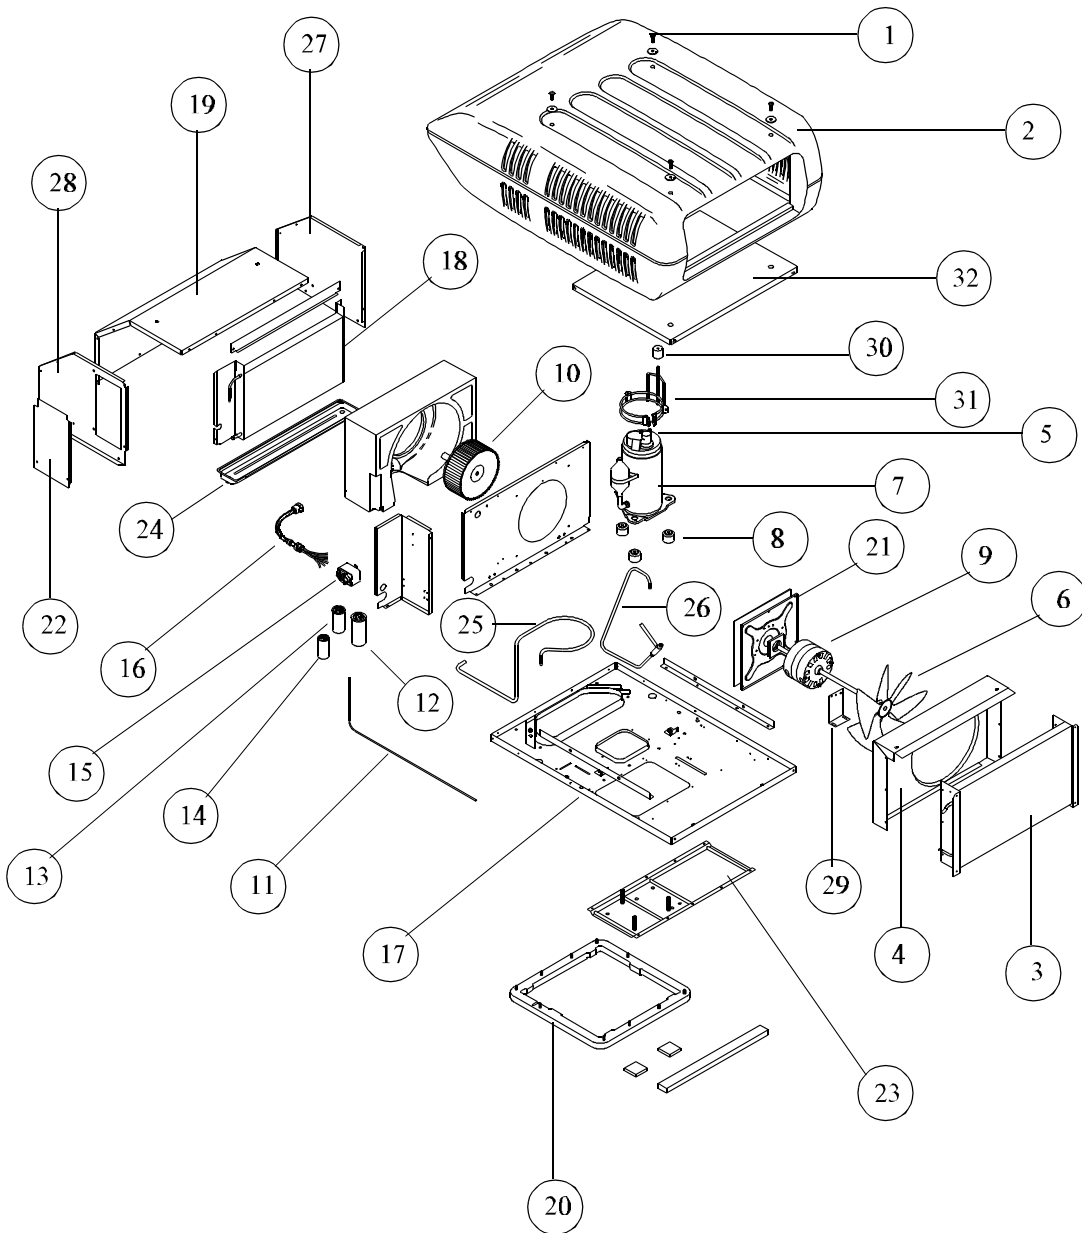

8433 SERIES

CODE	USED ON MODELS	PART NUMBER	DESCRIPTION	NO. REQ.
1.	All	6792-5111	Screw Nut & Washer (4 Pkg.)	1
2.	All (Except "P")	8333-4161	Shroud (Arctic White/Arctic White)	1
	"P"	7333-4601	Shroud (Paintable)	1
3.	All	1452A1451	Condenser Coil	1
4.	All	6792-1071	Fan Shroud	1
5.	All	6759-3791	Overload (MRA #2753-117 or 4759)	1
6.	All	6733-3221	Fan (4 Blade, 11 Dia., 40 Degree Pitch, .50 Dia. Bore)	1
7.	All	1450-2079	Compressor (Tecumseh-RK157AT-025-A2)	1
8.	All	6759-3081	Compressor Mounting Pkg. (3 Pkg.)	1
9.	All	1468-3069	Motor (115V, 60 HZ)	1
10.	All	1472-1091	Impellor	1
11.	All	7333-1351	Cap Tube (Formed)	1
12.	All	1499-5661	Run Capacitor (Comp-25 Mfd/370V)	1
13.	All	1499-5461	Fan Capacitor (7.5 Mfd/370V)	1
14.	All	1497-1081	Start Capacitor (108-130 Mfd/165V)	1
15.	All	1497-4131	Start Relay (RBM #128226-1945C)	1
16.	All	6792-5491	Conduit & Wiring Assembly (6 Wires)	1
17.	All	8333A1011	Basepan (with foam scroll)	1
18.	All	1452A1491	Evaporator Coil	1
19.	All	8333A5061	Evaporator Cover Assy. With Insulation	1
ns	All	6759B3971	Filler Pad - Condenser Air Seal	1
20.	All	8332-3301	Gasket Pkg.	1
21.	All	8333-5151	Motor Mount & Shaft Seal Kit	1
22.	All	8333-109	Wirebox Door	1
22.	All	8333A5161	Spacer Plate & Pad	1
24.	All	8333-1501	Drain Pan	1
25.	All	6792B130	Suction Line	1
26.	All	6792B131	Discharge Line	1
27.	All	8333-505	Side Panel (Rt. w/insulation)	1
28.	All	8333-507	Side Panel (Lt. w/insulation)	1
29.	All	8333-111	Motor Bracket	1
30.	All	6770-301	Compressor Snubber	1
31.	All	7473A301	Compressor Clamp	1
32.	All	7473-501	Top Brace Assembly	1
ns	All	1200B110	Bolt	1
ns	All	1201B613	Nut	1
ns	All	8333-1551	Shroud Bracket	2

SPECIAL ORDER PARTS:

Note: All parts with three digit suffix numbers are "Special Order" Parts. These parts are subject to factory availability and require extra time for delivery.

ns = not shown