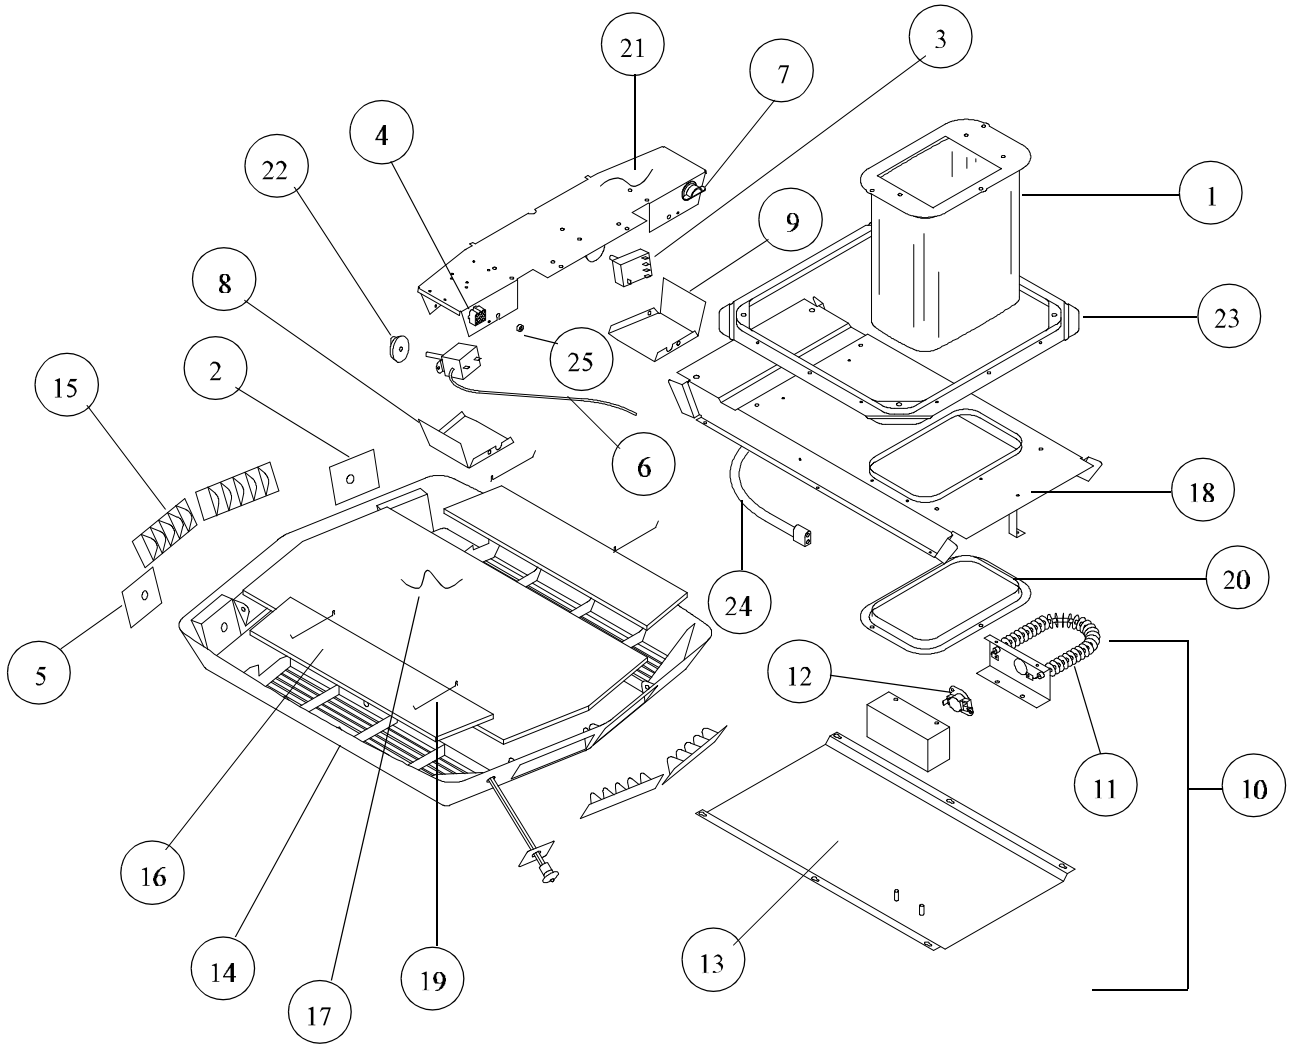

**REPAIR PARTS LIST
FOR
8370-715
CEILING ASSEMBLIES**

**LISTE DE PIÈCES DE RECHANGE
POUR
LES ASSEMBLAGES DE PLAFOND
8370-715**

**ERSATZTEILLISTE
FÜR DECKENBAUGRUPPEN
DER SERIE 8370-715**

**LISTA DE PARTES DE REPARACIÓN
PARA LOS
MONTAJES EN TECHO
8370-715**

8370-715

8370-715

EXPORT CEILING ASSEMBLY MODEL NUMBER AND FEATURES
8370-715 Heat/Cool (White)

CODE	MODEL USED ON	PART NUMBER	DESCRIPTION	NO. REQ.
1.	All	6792B4541	Fabric Duct Collar with Flange	1
2.	All	7330-3481	Decal (Heat/Cool Selector Switch)	1
3.	All	6759-3251	Selector Switch (5 Terminals)	1
4.	All	6792-345	Plug Connector (Plastic w/wires)	1
5.	All	7330-3491	Decal (Heat/Cool Thermostat)	1
6.	All	6770-3401	Thermostat (Heat/Cool 90 Degree In, 60 Degree Out)	1
7.	All	1216-461	Connector (3/8 Romex)	1
8.	All	6792-153	Cover (Control Box - Right)	1
9.	All	6792-152	Cover (Control Box - Left)	1
10.	All	7370A4551	Heat Strip Assembly (w/chute bottom)	1
11.	All	7370-3551	Heat Element	1
12.	All	1460A5011	Limit Switch (Open 160 Degree, Closed 110 Degree)	1
13.	All	8330-150	Air Chute Bottom (without heat assembly)	1
14.	All	6769-5051	Ceiling Shroud (White)	1
15.	All	6703-6191	Louver (White)	4
16.	All	6703-3302	Filter (24/Pkg. - Precut)	2
	All	6703-3303	Filter (2/Pkg. - Precut)	2
ns	All	8330-5991	Single Parts Pkg. (3/8 x 6 3/4 Bolts, Knobs and Wire Nuts)	1
17.	All	6792B327	Insulation Pad	1
18.	All	8330-550	Air Chute Assembly	1
19.	All	6799-3141	Filter Retainer Clips (4/Pkg.)	4
20.	All	6792-154	Duct Collar Bottom Flange	1
21.	All	6792A151	Control Box	1
22.	All	6701-3351	Knob Pkg. (2/Pkg.)	2
23.	All	8333-1031	Mounting Frame & Bolt Pkg.	1
24.	All	6792B5401	Wire Bundle (w/plug, conduit, 2 wires)	1
25.	All	1212-001	Grommet (1/8 ID x 3/8 OD) for thermostat probe	1