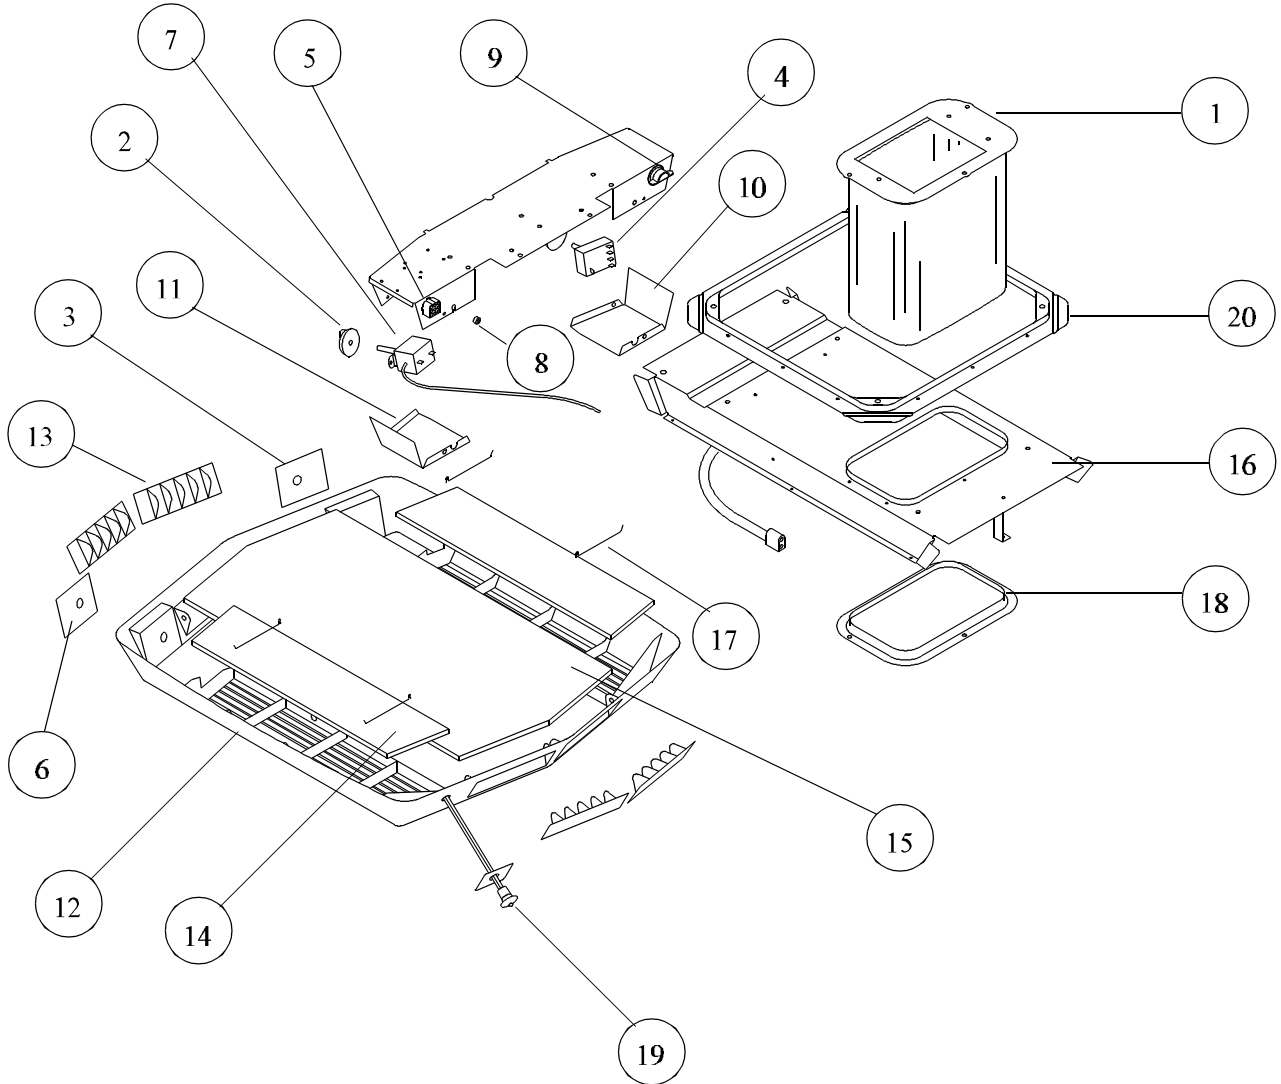

REPAIR PARTS LIST

FOR

SOLAR READY

8330A7133

CEILING ASSEMBLIES

RV Products
A Division of Airxcel, Inc.
P.O. Box 4020
Wichita, KS 67204

**8330A7133
SERIES**

8330A7133 SERIES

STANDARD CEILING ASSEMBLY MODEL NUMBER AND FEATURES
8330A7133 Cooling Only White

CODE	MODEL USED ON	PART NUMBER	DESCRIPTION	NO. REQ.
1.	All	6792B4541	Fabric Duct Collar with Flange	1
2.	All	6701-3351	Knob Pkg. (2/Pkg.)	2
3.	All	6759C3431	Decal (Cool Only Selector Switch)	1
4.	All	6759-3251	Selector Switch (5 Terminals)	1
5.	All	6792-345	Plug Connector (Plastic w/wires)	1
6.	All	6799A3441	Decal (Cool Only Thermostat)	1
7.	All	6701-3401	Thermostat (Cool Only 78 Degree In, 58 Degree Out)	1
8.	All	1212-001	Grommet (1/8 OD x 3/8 OD) for thermostat probe	1
9.	All	1216-461	Connector (3/8 Romex)	1
10.	All	6792-153	Cover (Control Box - Right)	1
11.	All	6792-152	Cover (Control Box - Left)	1
12.	All	6769-5051	Ceiling Shroud (White - Solar)	1
13.	All	6703-6191	Louver (White w/washer)	4
ns	All	6703A3341	Washer (3/8 Dia. Nylon - 12/Pkg.)	4
14.	All	6703-3302	Filter (24/Pkg. - Precut)	2
	All	6703-3303	Filter (2/Pkg. - Precut)	2
ns	All	8330-5991	Single Parts Pkg. (1/4 x 6 3/4 Bolts, Knobs and Wire Nuts)	1
15.	All	6792B327	Insulation (Ceiling Shroud)	1
16.	All	8333-550	Air Chute Assembly	1
17.	All	6799-3141	Filter Retainer Clips (4/Pkg.)	4
18.	All	6792-154	Duct Collar (Bottom Flange)	1
ns	All	6792C337	Air Chute Gasket	2
19.	All	7330A3451	Solar Monitor Pkg.	1
20.	All	8330-1031	Mounting Frame & Bolt Pkg.	1

SPECIAL ORDER ITEMS

Note: All parts with three digit suffix numbers are “Special Order” Parts. These parts are subject to factory availability and require extra time for delivery.

ns = not shown