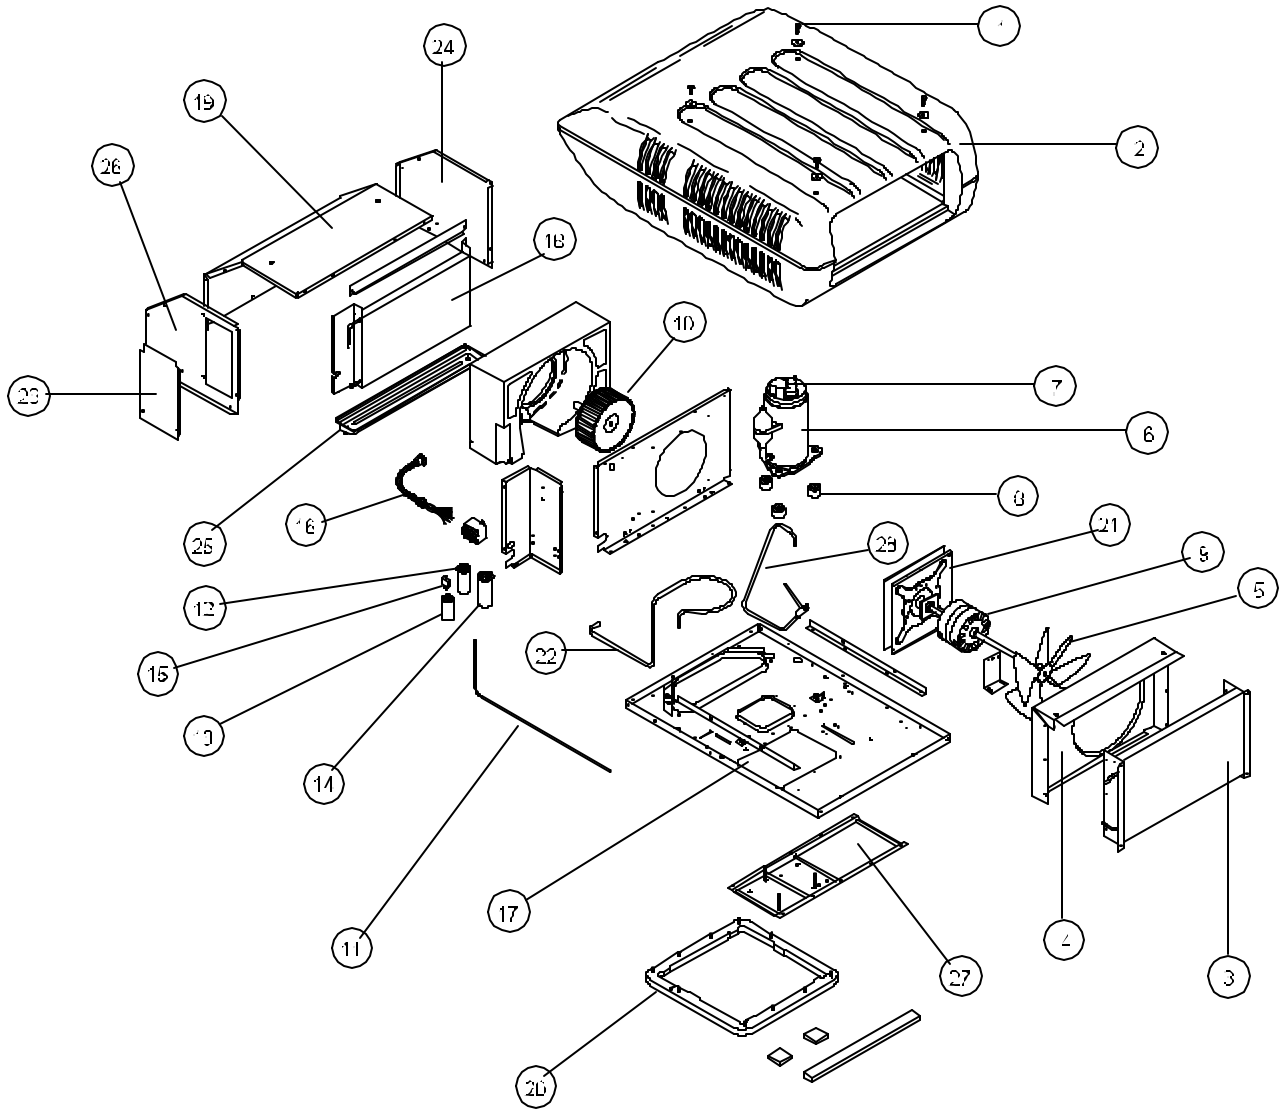

8632 SERIES

CODE	USED ON MODELS	PART NUMBER	DESCRIPTION	NO. REQ.
1.	All	6792-5111	Screw Nut & Washer (4 Pkg.)	1
2.	871	8333-4111	Shroud (White/White)	1
	876	8333-4161	Shroud (Arctic White/Arctic White)	1
	674	8333-4141	Shroud (Silver)	1
	675	8333-4151	Shroud (Gold)	1
	679 & 879	8333-4191	Shroud (Black/Black)	1
	“87P”, “67P”	6759-4611	Shroud (Paintable)	1
3.	All	1452A1321	Condenser Coil	1
4.	All	6792-1071	Fan Shroud	1
5.	All	6733-3221	Fan (4 Blade, 11 Dia., 40 Degree Pitch, .50 Dia. Bore)	1
6.	871, 876	1450A2109	Compressor (Tecumseh)	
	671, 676	1450-2209	Compressor (Panasonic)	1
7.	871, 876	1450-0061	Overload (MRA #4761-114)	1
	671, 676	1450-0151	Overload	1
8..	All	6759-3081	Compressor Mounting Pkg. (3 Pkg.)	1
9.	All	1468-3109	Motor (115V, 60 HZ)	1
10.	All	1472-1091	Impellor	1
11.	All	7335B1331	Cap Tube (Formed)	1
12.	871, 876	1499-5671	Run Capacitor (Comp-30 Mfd/370V)	1
	671, 676	1499-5721	Run Capacitor (Comp-40 Mfd/370V)	1
13.	All	1499-5461	Fan Capacitor (7.5 Mfd/370V)	1
14.	All	*	Included With #15	1
14.	All	8333A9021	PTCR Start Device	1
15.	All	8333-3751	Conduit & Wiring Assembly (6 Wires)	1
16.	All	8333A1011	Basepan (with foam scroll)	1
17.	All	1452-1521	Evaporator Coil	1
18.	All	8333A5061	Evaporator Cover Assy. With Insulation	1
ns	All	8333-3841	Filler Pad - Condenser Air Seal	1
19.	All	8332-3301	Gasket Pkg.	1
20.	All	8333-5151	Motor Mount & Shaft Seal Kit	1
21.	All	7532A130	Suction Line	1
22.	All	8333-109	Wirebox Door	1
ns	All	1976C136	Wiring Diagram	1
23.	All	8333-505	Side Panel Rt. With Insulation	1
24.	All	8333-1501	Drain Pan Assembly	1
25.	All	8333-507	Side Panel Lt. With Insulation	1
26.	All	8333B5161	Spacer Plate Assembly	1
27.	All	7632-131	Discharge Line	1
ns	All	8333A1551	Shroud Bracket	2

SPECIAL ORDER PARTS:

NOTE: All parts with three digit suffix numbers are “Special Order” Parts. These parts are subject to factory availability and require extra time for delivery.