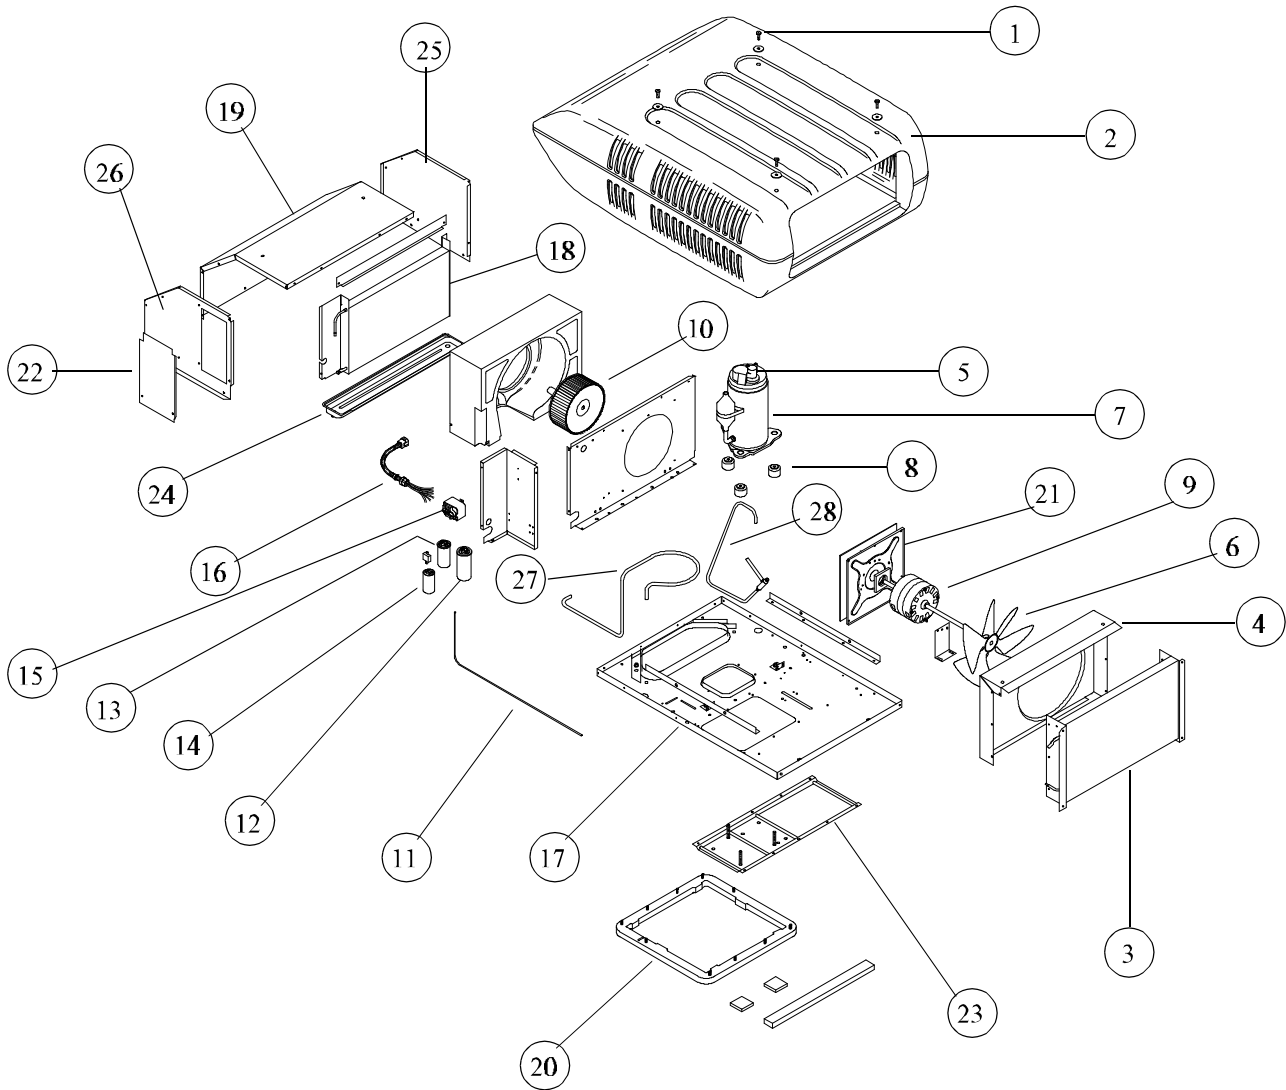

8332 SERIES

CODE	USED ON MODELS	PART NUMBER	DESCRIPTION	NO. REQ.
1.	All	6792-5111	Screw Nut & Washer (4 Pkg.)	1
2.	891	8333-4111	Shroud (White/White)	1
	896	8333-4161	Shroud (Arctic White/Arctic White)	1
	897	8333-4171	Shroud (Ivory/Ivory)	1
3.	All	1452A1451	Condenser Coil	1
4.	All	6792-1071	Fan Shroud	1
5.	All	6757-3551	Overload (CRA #2718-250)	1
6.	All	6733-3221	Fan (4 Blade, 11 Dia., 40 Degree Pitch, .50 Dia. Bore)	1
7.	All	6757-3679	Compressor (Tecumseh-AK144AT-022-A4)	1
8.	All	6240B3031	Compressor Mounting Pkg. (4 Pkg.)	1
ns	All	6247-3611	Compressor Base & Spring	1
9.	All	1468-3069	Motor (115V, 60 HZ)	1
10.	All	1472-1091	Impellor	1
11.	All	7333-1351	Cap Tube (Formed)	1
12.	All	1499-5661	Run Capacitor (Comp-25 Mfd/370V)	1
13.	All	1499-5461	Fan Capacitor (7.5 Mfd/370V)	1
14.	All	1497-0471	Start Capacitor (47-56 Mfd/165V)	1
15.	All	1497-4131	Start Relay (RBM #128226-1945C)	1
16.	All	6792-5491	Conduit & Wiring Assembly	1
17.	All	8333-1011	Basepan (with foam scroll)	1
18.	All	1452A1491	Evaporator Coil	1
19.	All	8333A5061	Evaporator Cover Assy. With Insulation	1
ns	All	6759B3971	Filler Pad - Condenser Air Seal	1
20.	All	8332-3301	Gasket Pkg.	1
21.	All	8333-5151	Motor Mount & Shaft Seal Kit	1
22.	All	8333-109	Wirebox Door	1
23.	All	8333-516	Spacer Plate & Rod	1
24.	All	8333-1501	Drain Pan Assy.	1
25.	All	8333-505	Side Panel Rt. With Insulation	1
26.	All	8333-507	Side Panel Lt. With Insulation	1
27.	All	7332-130	Suction Line	1
28.	All	7332A131	Discharge Line	1
ns	All	8333-1551	Shroud Bracket	2

SPECIAL ORDER PARTS:

NOTE: All parts with three digit suffix numbers are "Special Order" Parts. These parts are subject to factory availability and require extra time for delivery.