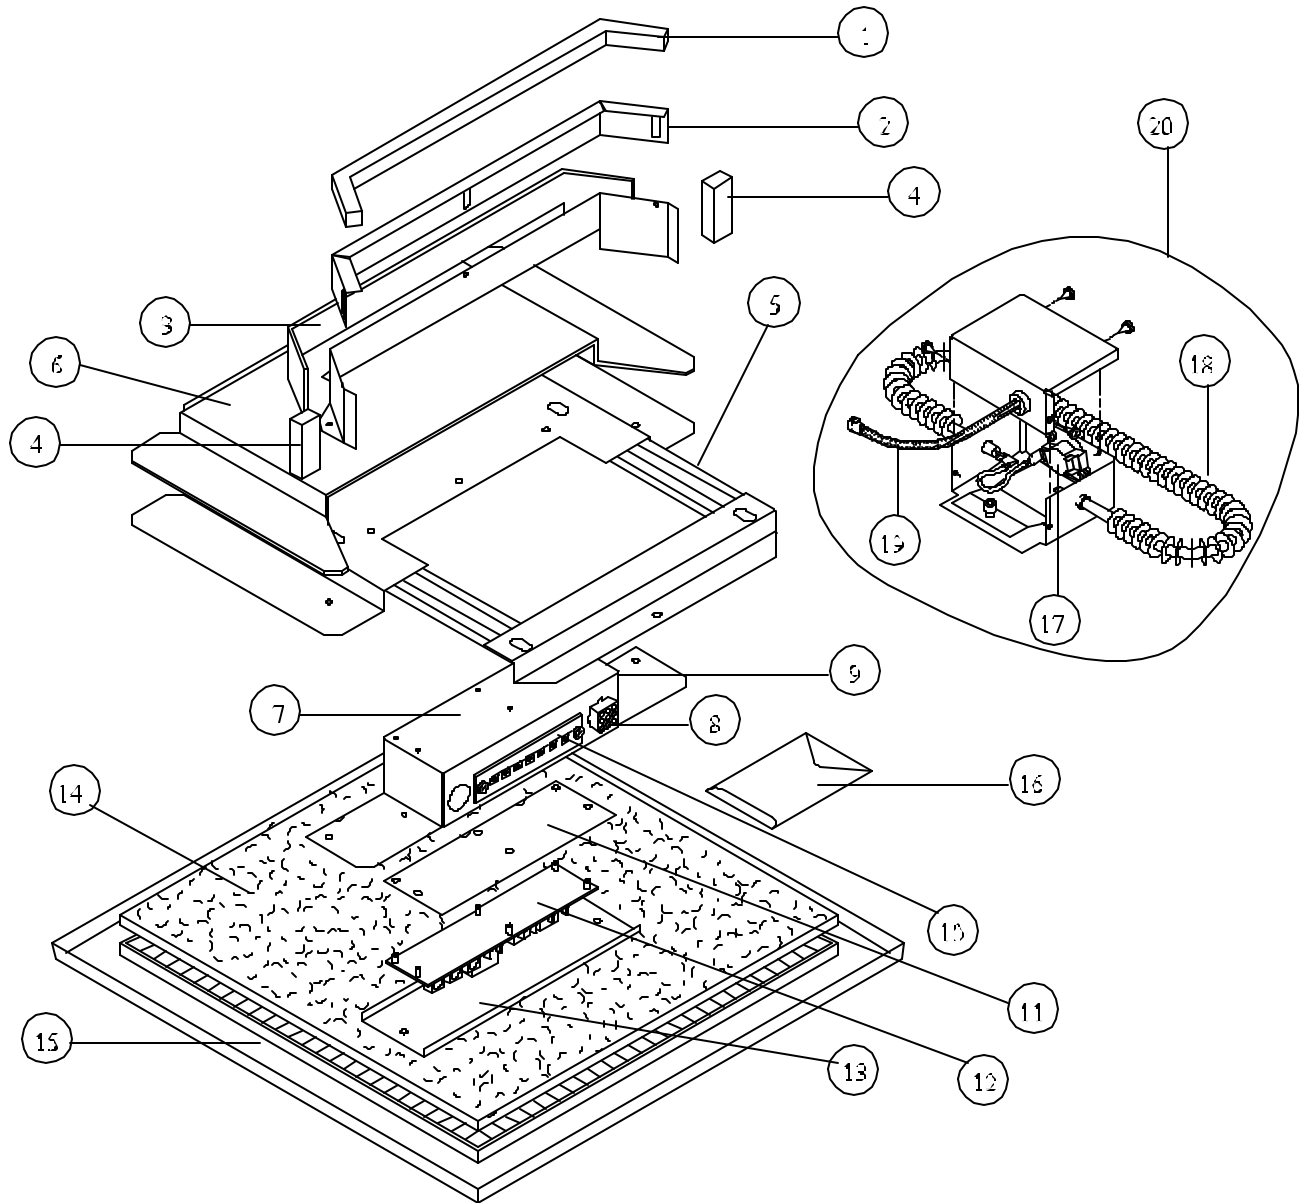

REPAIR PARTS LIST

FOR

7530-736, 7530A736

FLUSH MOUNT HEAT PUMP

CEILING PLENUM

7530-736
7530A736

7530-736
7530A736

CODE	MODEL USED ON	PART NUMBER	DESCRIPTION	NO. REQ.
1.	All	6798-3701	Divider Air Seal	1
2.	All	7330-102	Divider	1
	All	7330-105	Divider (Adjustable - Short)	1
	All	7330-1081	Divider (Adjustable - Tall)	1
3.	All	7330B361	Divider Insulation	1
4.	All	7330-3621	Angle Air Seal (2)	1
5.	All	7330A550	Air Chute Weld Assembly	1
6.	All	7330B360	Insulation - Tray	1
7.	All	7530-508	Junction Box Assembly Complete	1
8.	All	7530A340	Plug Assembly	1
9.	All	7530A340	Plug Assembly	1
10.	All	7530B320	Terminal Board	1
11.	All	7330A365	Isolator Blank	1
12.	All	7330A3311	P.C. Board	1
13.	All	7330A104	Junction Box Lid	1
14.	All	6798A3761	Filter	1
15.	All	6798-3041	Grille (Plastic - Ivory)	1
16.	All	7330-6161	Small Parts Pkg. (Includes Coil Sensor Freeze/Limit Combination)	1
17.	All	1460-5031	Limit Switch	1
18.	All	7332-3551	Heat Element	1
19.	All	7332-511	Heat Assembly Wiring Harness	1
20.	All	7332-4551	Heater Assembly	1
ns	All	7330B3631	Basepan Gasket (Shipped Loose)	1
ns	All	6798A368	Insulation - 1/8" (Shipped Loose)	1

ns = not shown