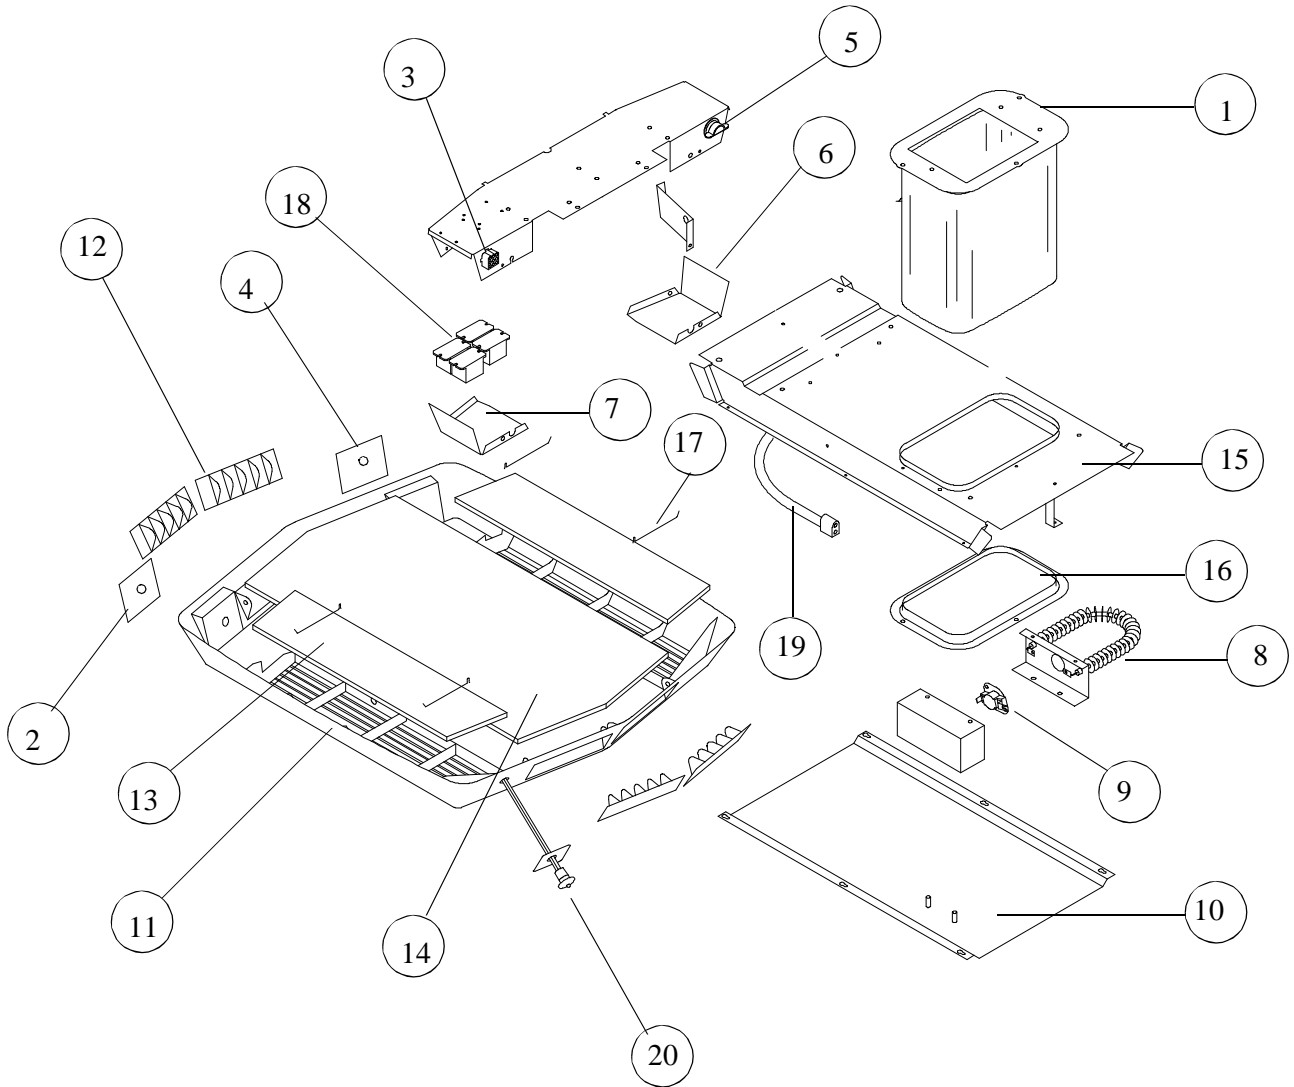

REPAIR PARTS LIST

FOR

**7330-720(3), 7330-723,
7330A7203
7330A725, 7330A726**

CEILING ASSEMBLIES

**RV Products
A Division of Airxcel, Inc.
P.O. Box 4020
Wichita, KS 67204**

7330-720(3), 7330-723,
7330A7203,
7330A725, 7330A726

**7330-720(3), 7330-723,
7330A7203,
7330A725, 7330A726**

STANDARD CEILING ASSEMBLY MODEL NUMBER AND FEATURES

7330-720(3), 7330-723 Cool Only Remote (Solar)

7330A7203 Cool Only Remote Solar

7330A725, A726 Heat/Cool Remote

CODE	MODEL USED ON	PART NUMBER	DESCRIPTION	NO. REQ.
1.	All	6792B4541	Fabric Duct Collar with Flange	1
2.	All	6799-3971	Decal (Left)	1
3.	720	6792-548	Plug Connector (Plastic w/wires)	1
	726	7330-548	Plug Connector (Plastic w/wires)	1
4.	All	6799-3941	Decal (Right)	1
5.	All	1216-460	Connector (3/8 Romex)	1
6.	All	6792-153	Cover (Control Box - Right)	1
7.	All	6792-152	Cover (Control Box - Left)	1
8.	726	6798-3321	Heat Element (1600W, 120V AC)	1
9.	726	1460A5011	Limit Switch (Open 160 Degrees, Closed 110 Degrees)	1
10.	726	6792B156	Air Chute Bottom (w/out heat assembly)	1
11.	723, 725	6769-5051	Ceiling Shroud (White)	1
	720, 726	6769B5061	Ceiling Shroud (Ivory)	1
	7203	7330A5061	Ceiling Shroud (Ivory - Solar)	1
12.	723, 725	6703-6191	Louver (White w/washer)	4
	720, 726, A7203	6703A5191	Louver (Ivory w/washer)	4
ns	All	6703A3341	Washer (3/8 Dia. Nylon - 12/Pkg.)	2
13.	All	6703-3302	Filter (24/Pkg. - Precut)	2
	All	6703-3303	Filter (2/Pkg. - Precut)	2
ns	720	6792-5981	Single Parts Pkg. (5/16 x 6 3/4 Bolts, And Wire Nuts)	1
	726	6799-6121	Single Parts Pkg. (5/16 x 6 3/4 Bolts, And Wire Nuts)	1
14.	All	6792B327	Insulation (Ceiling Shroud)	1
15.	All	6792-450	Air Chute Assembly	1
16.	All	6792-154	Duct Collar (Bottom Flange)	1
17.	All	6799-3141	Filter Retainer Clips (4/Pkg.)	4
18.	All	6799B3491	Relay	3 or 4
ns	All	6792C337	Air Chute Gasket	2
19.	726	7330A327	Wiring Harness w/Diode	1
20.	720(3)	7330-3011	Solar Monitor	1
ns	A7203	7330-3451	Solar Monitor Pkg.	1