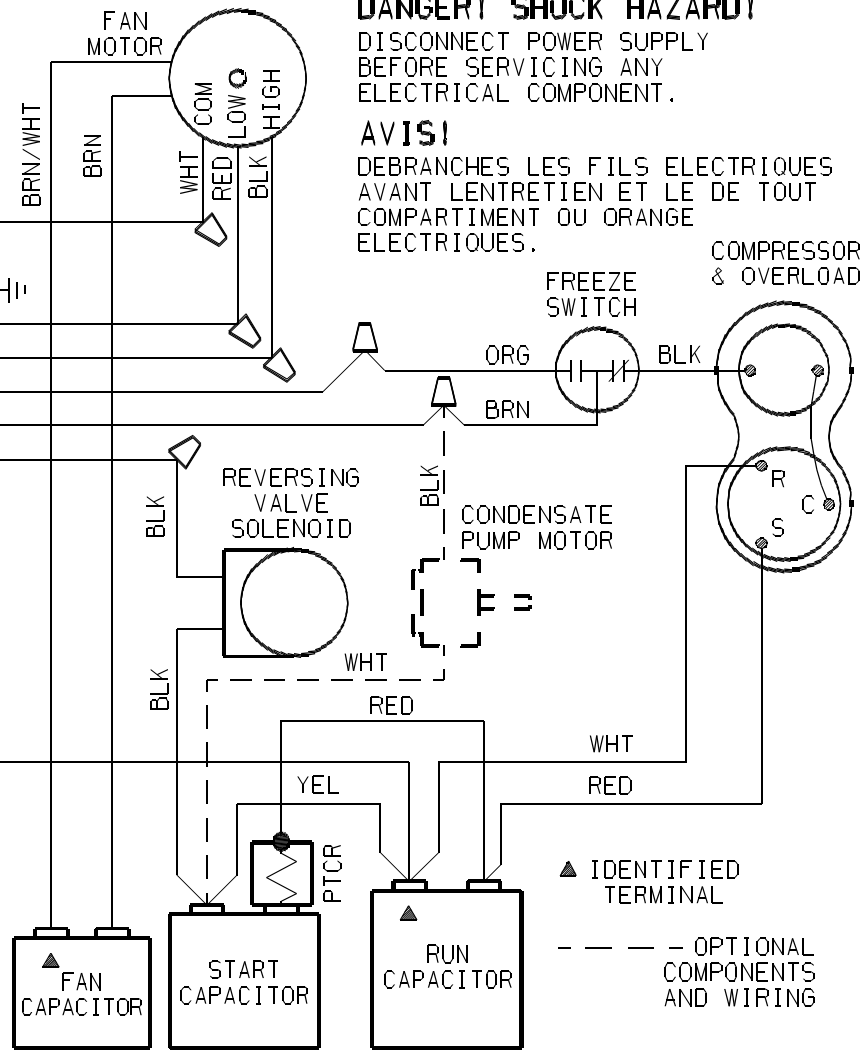

PLUG CONNECTS TO CEILING ASSEMBLY. SEE DIAGRAM SUPPLIED WITH CEILING ASSEMBLY FOR ADDITIONAL WIRING.

DANGER! SHOCK HAZARD!

DISCONNECT POWER SUPPLY BEFORE SERVICING ANY ELECTRICAL COMPONENT.

AVIS!

DEBRANCHES LES FILS ELECTRIQUES AVANT L'ENTRETIEN ET LE DE TOUT COMPARTIMENT OU ORANGE ELECTRIQUES.

1976A363

▲ IDENTIFIED TERMINAL
 --- OPTIONAL COMPONENTS AND WIRING